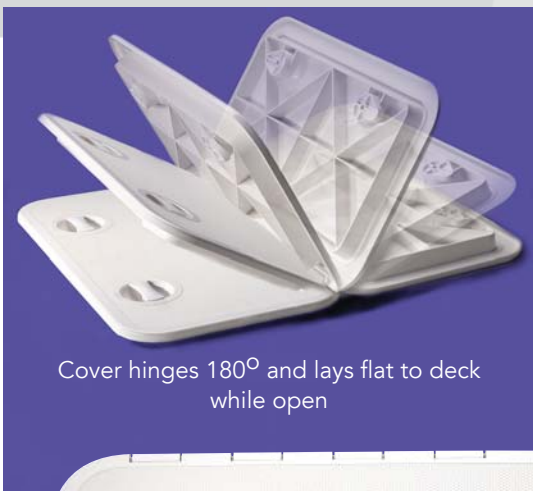

High Quality Access Hatches & Hinges

Imtra Access Hatches combine sleek styling, convenient features, and unequalled durability.

Exceptional performance and attractive design make Imtra Access Hatches the ideal choice for both power and sailing yachts. We offer a range of rectangular and round access hatches in a variety of styles and colors. Made of durable UV-resistant ASA plastic, our hatches feature a soft gasket which ensures a weather-tight seal. Each lid is reinforced with a non-skid surface and can be positioned vertically or horizontally.

Cover hinges 180° and lays flat to deck while open

Series 4000 Rectangular Hatches

Our latest boat hatches, available in three sizes. All feature full, 180° opening lids (inset above). Easy installation, low-profile styling, CE-Approved.

Series 3000 Round Hatches

Round hatches featuring removable cover and positive latch with flip-up ring handle. Low-profile styling with screwhead covers.

Snap-Apart Hinges

These clever hinges make removing door panels a breeze! When assembled, they are fully functional hinges. Pull the sprung trigger to separate the two halves of the hinge so the door easily comes away from its housing. Available in bronze, chrome, or plastic (black or white).

Series 4000 Rectangular Hatches

Standard features include:

- Cover opens 180° and lays flat to deck when open
- Strong rotating waterproof handles
- Continuous cutout for easy installation
- Fasteners hidden by cover
- Low-profile styling
- Non-skid surface
- Supports normal crew traffic
- Optional locking assembly (large size only)