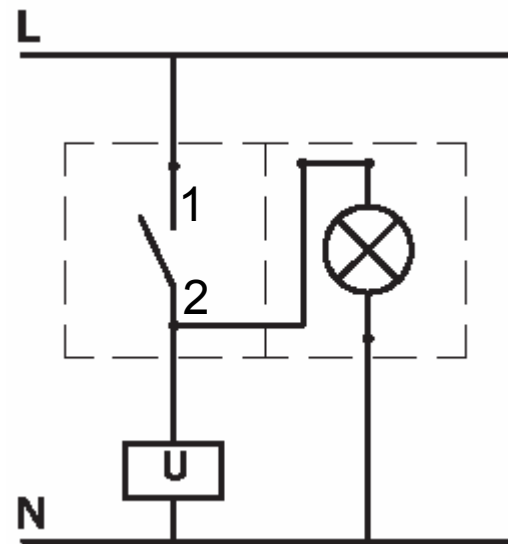

**To indicate the operating status of users not visible from the control position**  
illuminated 1way – GW20572 - GW20583

The diffuser lamp is set in parallel with the user and is on when the switch is ON. The diffuser indicator follows the ON/OFF trend of the user.

## To locate the control key in the dark

illuminated 1 way - GW20572 - GW20583  
(night time location)

The indicator is on when the switch is OFF.  
With the switch in the ON position the user is powered and the indicator is off.