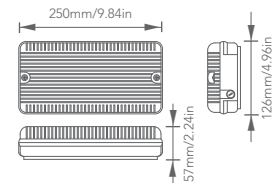

To see our full line of LED products, visit www.imtra.com.

www.imtra.com

Photo: Sea Ray

Product Details

Visual

Finish Options

White Base,
Clear Lens
IP53

Beam Angle

Color Options

Cool
White
6500K

Mechanical

Housing Material

ABS housing; PCB lens

Mounting Method

Screw-Mount

Dimensions

9.84" (250mm) x 4.96" (126mm) x
2.24" (57mm)

Electrical

Power Consumption

5.0W

Voltage

11.5-32VDC

Protections

Reverse Polarity