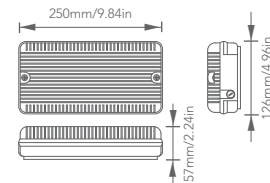

To see our full line of LED products, visit www.imtra.com.

www.imtra.com

Photo: Sea Ray

Product Details

Visual

Finish Options

White Base,
Clear Lens
IP53

Beam Angle

Color Options

Cool
White
6500K

Mechanical

Housing Material

ABS housing; PCB lens

Mounting Method

Screw-Mount

Dimensions

9.84" (250mm) x 4.96" (126mm) x
2.24" (57mm)

Electrical

Power Consumption

5.0W

Voltage

11.5-32VDC

Protections

Reverse Polarity