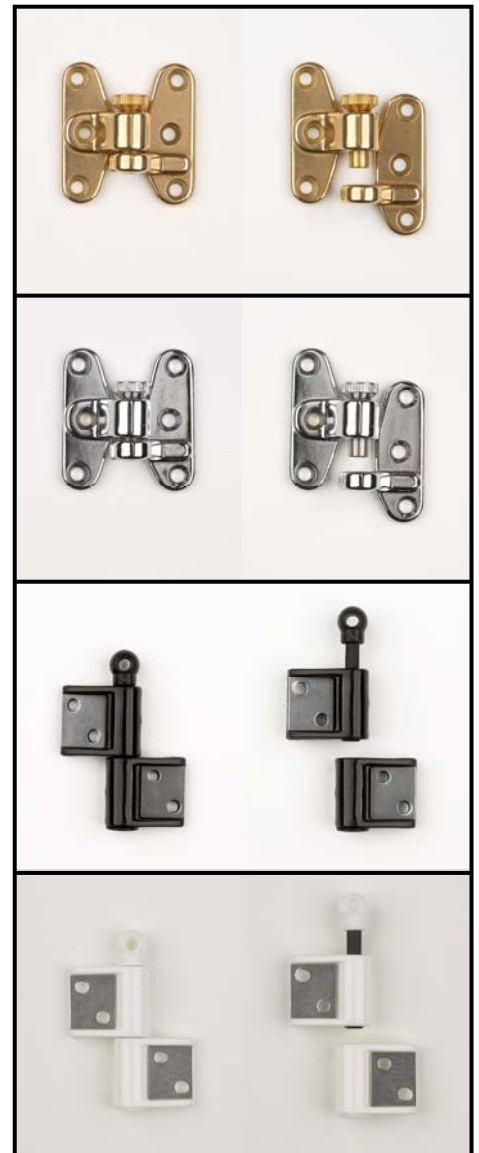

# SNAP-APART HINGES

These clever hinges make removing door panels a breeze! When assembled, they are fully functional hinges. Pull the sprung trigger to separate the two halves of the hinge so the door easily comes away from its housing. Available in bronze, chrome, or plastic (black or white).

## Features and Benefits

- Easily remove hatches, engine covers, doors for access, cleaning or stowing
- No tools required for use
- Mount vertically or horizontally
- Two hinges included in each set
- Made in New Zealand

### Metal Snap-Apart Hinges

SPA-20180B	Snap-Apart Hinges, Bronze
SPA-20180C	Snap-Apart Hinges, Chrome
SPA-20185K	Snap-Apart Hinges, Plastic, Black
SPA-20185W	Snap-Apart Hinges, Plastic, White

THRUSTERS

MARINE LIGHTING