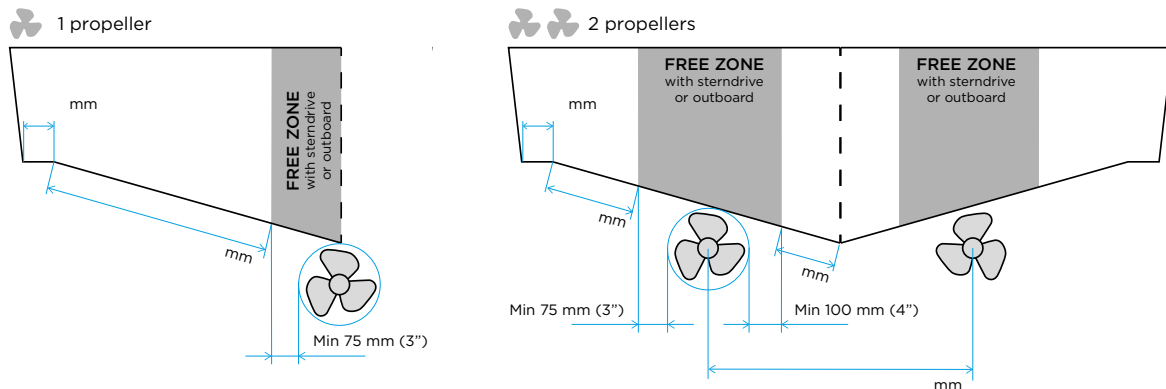

*Pod drives, e.g. the Volvo Penta IPS, MerCruiser Cummins Zeus, and ZF Marine 4000

Mounting surface (write down measurements)

Pod drives, including the Volvo Penta IPS, MerCruiser Cummins Zeus and ZF Marine 4000

Interceptor dimensions (mm):

Angles