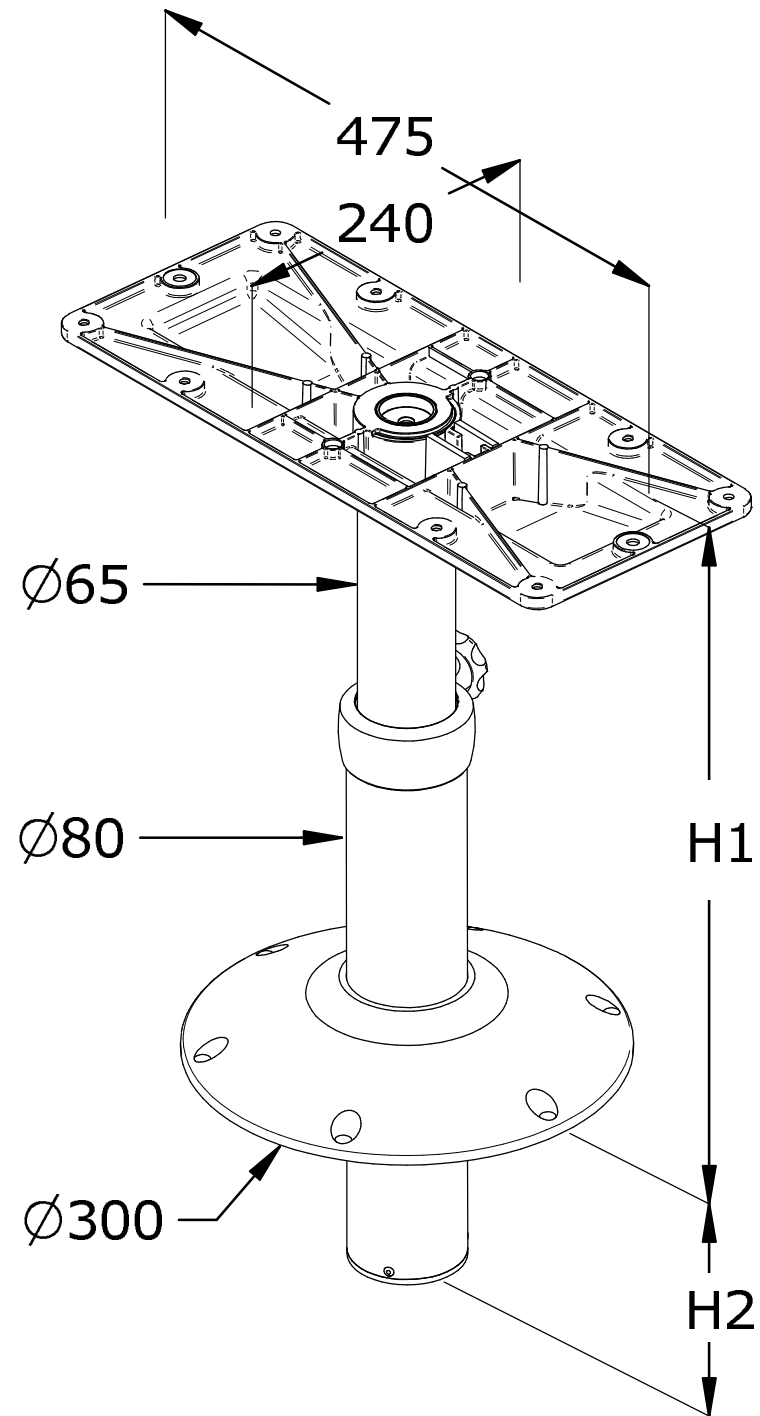

Filename: S:\Standardprodukter SAP\Komplett\1600.dft

Drawing: 1600

Rev. A-3

zoom

line-drawing:
scale: 0.2 (1:5)
zoom in using corner marks - height important.
Save as image / options: 12cm heigh @ 800dpi tif