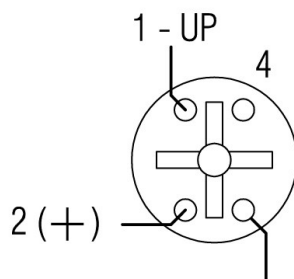

ROCKER SWITCH TYPE C

REMOTE CONTROL MIRA