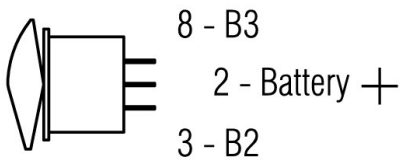

ROCKER SWITCH TYPE C

REMOTE CONTROL MIRA