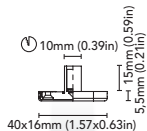

dallas 1L . 40

CODE	3477-1L40-1LED
FIXTURE	FIXED COURTESY LIGHT
ADJUSTABILITY	NO
LIGHT SOURCE	LED
POWER	1 x MAX 0,5W
SUPPLY	8-32 Vdc - DRIVER ON BOARD
PROTECTION	FUSE - POLARITY REVERSE SPIKE FILTER
DIMMABLE	YES
BEAM	WIDE
SCREEN	OPAL
LED COLOUR	3000K CRI >80
IP RATE	IP67
WEIGHT	
MATERIALS	STAINLESS STEEL AISI 316 AND PC
MOUNTING SYSTEM	SCREWS

OPTIONAL	
LED COLOUR	2700K - 4000K - BLUE - RED
IP RATE	

FINISHES	FE	20	4	34