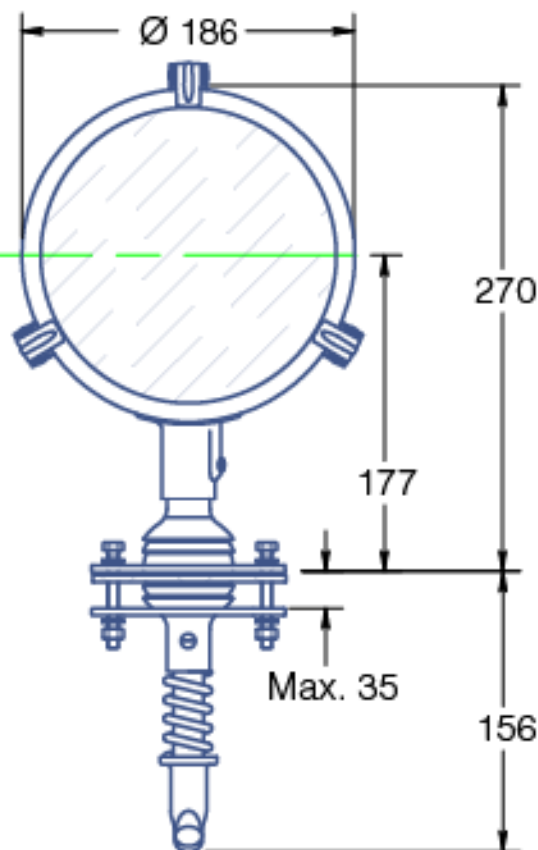

Searchlight DHR180CB

Approx. 15°

Approx. 15°

*Extension tubes available.

All dimensions in mm.