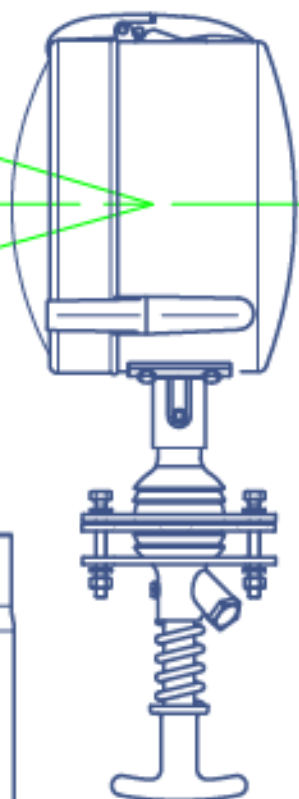

Searchlight DHR180CB

Approx. 15°

Approx. 15°

*Extension tubes available.

All dimensions in mm.