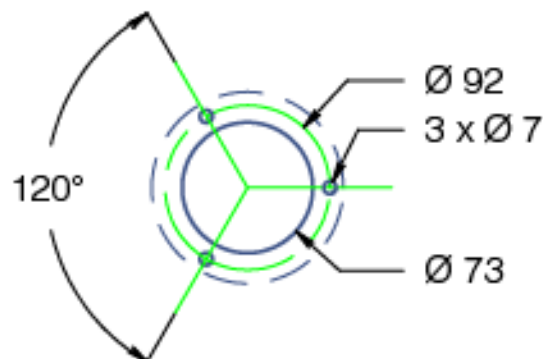

Searchlight DHR180CB

Approx. 15°

Approx. 15°

*Extension tubes available.

All dimensions in mm.