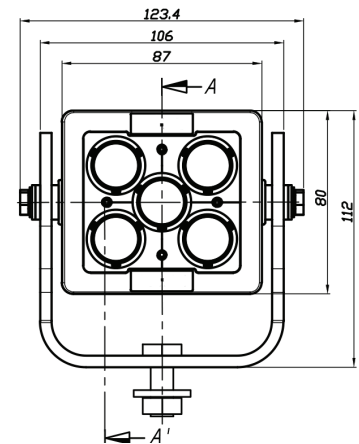

## PRODUCT DETAILS

Raw Lumens	4,400
Effective Lumens	3,305
Current Draw	2.92A/12VDC, 1.46A/24VDC
Wattage	35W
Weight	1.19kg / 2.62lb
Beam Angle Options	10°, 25°, 40°, 60°, 90°, 30x65°
Color Temperature	5,700 Kelvin
Input Voltage	11 - 65VDC
Wattage per LED	7W
IP Rating	IP68/IP69K
Vibration Dampened & Shock Proof	60 Grms
EMC/EMI Rating	CISPR 25 - Class 1
Cable Length	6' x 16awg duplex boat cable
Lens	Polycarbonate
Environmental Coating	Interpon 810
Bracket Material	304 Stainless Steel
Finish Options	White or Black
Warranty	5 Years
Safety Standards Compliance	CE, ROHS, IEC 6247

### FLOOD BEAM (40°)

Part No. ILBMB070540 (black), ILBMW070540 (white)

### WIDE FLOOD BEAM (60°)

Part No. ILBMB070560 (black), ILBMW070560 (white)

### SUPER WIDE FLOOD BEAM (90°)

Part No. ILBMB070590 (black), ILBMW070590 (white)