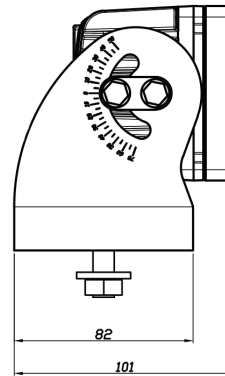

## PRODUCT DETAILS

Raw Lumens	4,400
Effective Lumens	3,305
Current Draw	2.92A/12VDC, 1.46A/24VDC
Wattage	35W
Weight	1.19kg / 2.62lb
Beam Angle Options	10°, 25°, 40°, 60°, 90°, 30x65°
Color Temperature	5,700 Kelvin
Input Voltage	11 - 65VDC
Wattage per LED	7W
IP Rating	IP68/IP69K
Vibration Dampened & Shock Proof	60 Grms
EMC/EMI Rating	CISPR 25 - Class 1
Cable Length	6' x 16awg duplex boat cable
Lens	Polycarbonate
Environmental Coating	Interpon 810
Bracket Material	304 Stainless Steel
Finish Options	White or Black
Warranty	5 Years
Safety Standards Compliance	CE, ROHS, IEC 6247