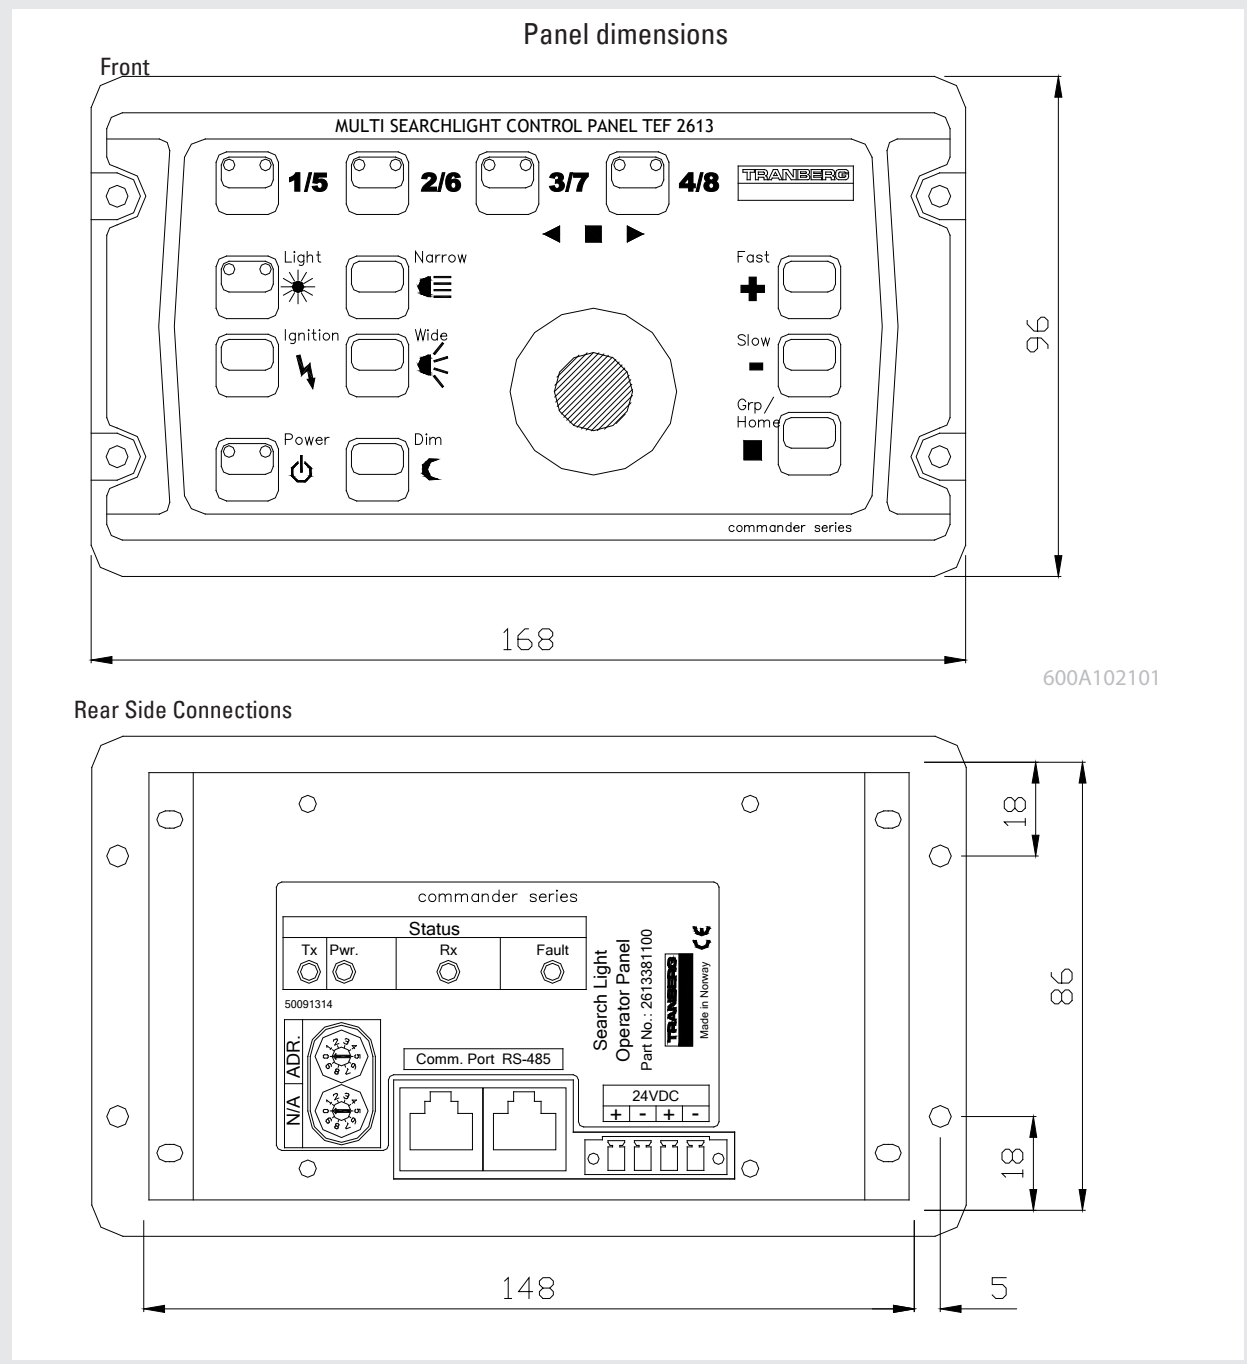

TRANBERG® Control Panels

TEF 2613 Commander Series Searchlight Control Panel

Safe Area

Description	Part No.
Master panel Halogen / Xenon / LED	2613381100

Dimensions

600A102101

R. STAHL TRANBERG AS

Main office | Strandsvingen 6 | N-4032 Stavanger, Norway | T +47 51 57 89 00 | E info.no-st@r-stahl.com | stahl-tranberg.com
Oslo office | Luhrtoppen 2 | N-1470 Lørenskog, Norway | T +47 24 08 44 10 | E info.no-os@r-stahl.com | stahl-tranberg.com