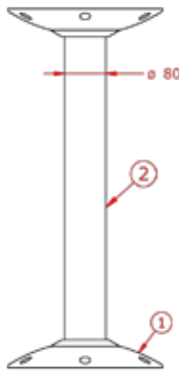

### Fixed Height, Removable Base

Height (mm)	Height (in)	Tube Diameter	Part Number	Height (mm)	Height (in)	Tube Diameter	Part Number
<b>Fixed Height, Removable Base, Anodized</b>				<b>Fixed Height, Removable Base, Polished Aluminum</b>			
285	11.2	ø50mm	NS2010-285	600	23.6	ø50mm	NS2010-600BL
330	13.0	ø50mm	NS2010-330	670	26.4	ø50mm	NS2010-670BL
600	23.6	ø50mm	NS2010-600	700	27.6	ø50mm	NS2010-700BL
650	25.6	ø50mm	NS2010-650	725	28.5	ø50mm	NS2010-725BL
700	27.6	ø50mm	NS2010-700	330	13.0	ø65mm	NS2060-330BL
725	28.5	ø50mm	NS2010-725	440	17.3	ø65mm	NS2060-440BL
800	31.5	ø50mm	NS2010-800	620	24.4	ø65mm	NS2060-620BL
900	35.4	ø50mm	NS2010-900	650	25.6	ø65mm	NS2060-650BL
330	13.0	ø65mm	NS2060-330	660	26.0	ø65mm	NS2060-660BL
590	23.2	ø65mm	NS2060-590	680	26.8	ø65mm	NS2060-680BL
610	24.0	ø65mm	NS2060-610	700	27.6	ø65mm	NS2060-700BL
650	25.6	ø65mm	NS2060-650	740	29.1	ø65mm	NS2060-740BL
680	26.8	ø65mm	NS2060-680	760	29.9	ø65mm	NS2060-760BL
700	27.6	ø65mm	NS2060-700				
710	28.0	ø65mm	NS2060-710				
760	29.9	ø65mm	NS2060-760				
860	33.9	ø65mm	NS2060-860				

### Fixed Height with Fixed Base

Height (mm)	(in)	Tube Diameter	Part Number
<b>Anodized with White Base</b>			
700	27.6	ø65mm	NS7025
700	27.6	ø80mm	NS7020
<b>Aluminum with Chrome Base</b>			
700	27.6	ø65mm	NS7025BL
700	27.6	ø80mm	NS7020BL

### Adjustable Height, Removable Base

Height Range (mm)	(in)	Tube Diameter	Part Number
<b>Anodized Base</b>			
465-680	18.3-26.8	ø65mm	NS2065-465-680
<b>Polished Aluminum Base</b>			
465-680	18.3-26.8	ø65mm	NS2065-465680BL