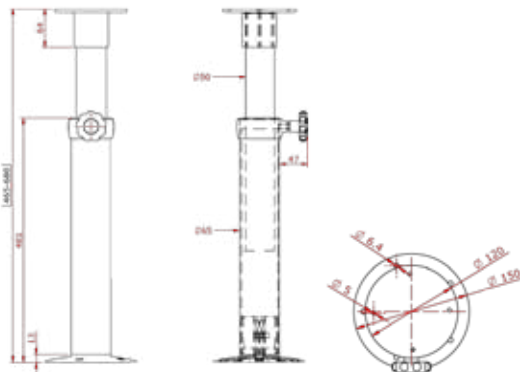

### Fixed Height with Fixed Base

Height (mm)	(in)	Tube Diameter	Part Number
<b>Anodized with White Base</b>			
700	27.6	ø65mm	NS7025
700	27.6	ø80mm	NS7020
<b>Aluminum with Chrome Base</b>			
700	27.6	ø65mm	NS7025BL
700	27.6	ø80mm	NS7020BL

### Adjustable Height with Fixed Base

Height Range (mm)	(in)	Tube Diameter	Part Number
<b>Anodized with White Base, Spring Suspended</b>			
360-690	14.2-27.2	ø80mm	NS1600
420-680	16.5-26.8	ø80mm	NS1600UD
<b>Anodized with White Base, Gas Assisted</b>			
360-690	14.2-27.2	ø80mm	NS1610
420-680	16.5-26.8	ø80mm	NS1610UD
<b>Polished Aluminum with Chrome Base, Spring Suspended</b>			
360-690	14.2-27.2	ø80mm	NS1600BL
420-680	16.5-26.8	ø80mm	NS1600UDBL
<b>Polished Aluminum with Chrome Base, Gas Assisted</b>			
360-690	14.2-27.2	ø80mm	NS1610BL
420-680	16.5-26.8	ø80mm	NS1610UDBL

### Adjustable Height, Removable Base

Height Range (mm)	(in)	Tube Diameter	Part Number
<b>Anodized Base</b>			
465-680	18.3-26.8	ø65mm	NS2065-465-680
<b>Polished Aluminum Base</b>			
465-680	18.3-26.8	ø65mm	NS2065-465680BL