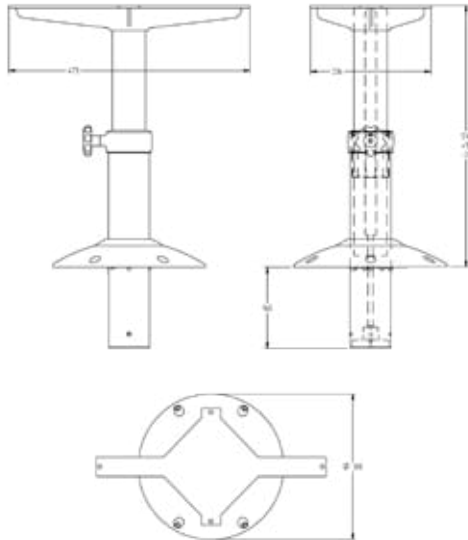

Adjustable Height with Fixed Base

Height Range (mm)	(in)	Tube Diameter	Part Number
Anodized with White Base, Spring Suspended			
360-690	14.2-27.2	ø80mm	NS1600
420-680	16.5-26.8	ø80mm	NS1600UD
Anodized with White Base, Gas Assisted			
360-690	14.2-27.2	ø80mm	NS1610
420-680	16.5-26.8	ø80mm	NS1610UD
Polished Aluminum with Chrome Base, Spring Suspended			
360-690	14.2-27.2	ø80mm	NS1600BL
420-680	16.5-26.8	ø80mm	NS1600UDBL
Polished Aluminum with Chrome Base, Gas Assisted			
360-690	14.2-27.2	ø80mm	NS1610BL
420-680	16.5-26.8	ø80mm	NS1610UDBL