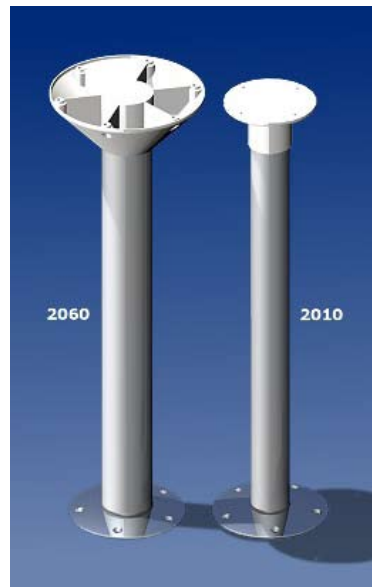

NorSap's range of table pedestals offers a broad selection for every boater's needs. Options such as a removable base and top, adjustable height, and various height offerings, provide the right product for every user. All pedestals are offered in a standard anodized aluminum or high polish finish. The removable deck mounted pedestals have a flush surface mount deck flange made of 316 SS. The BL version of the fixed base pedestals are finished off with a 316 SS cover over a cast base, again offering a nice finished look.

### Fixed Height, Removable Base

Height (mm)	Height (in)	Tube Diameter	Part Number	Height (mm)	Height (in)	Tube Diameter	Part Number
<b>Fixed Height, Removable Base, Anodized</b>				<b>Fixed Height, Removable Base, Polished Aluminum</b>			
285	11.2	ø50mm	NS2010-285	600	23.6	ø50mm	NS2010-600BL
330	13.0	ø50mm	NS2010-330	670	26.4	ø50mm	NS2010-670BL
600	23.6	ø50mm	NS2010-600	700	27.6	ø50mm	NS2010-700BL
650	25.6	ø50mm	NS2010-650	725	28.5	ø50mm	NS2010-725BL
700	27.6	ø50mm	NS2010-700	330	13.0	ø65mm	NS2060-330BL
725	28.5	ø50mm	NS2010-725	440	17.3	ø65mm	NS2060-440BL
800	31.5	ø50mm	NS2010-800	620	24.4	ø65mm	NS2060-620BL
900	35.4	ø50mm	NS2010-900	650	25.6	ø65mm	NS2060-650BL
330	13.0	ø65mm	NS2060-330	660	26.0	ø65mm	NS2060-660BL
590	23.2	ø65mm	NS2060-590	680	26.8	ø65mm	NS2060-680BL
610	24.0	ø65mm	NS2060-610	700	27.6	ø65mm	NS2060-700BL
650	25.6	ø65mm	NS2060-650	740	29.1	ø65mm	NS2060-740BL
680	26.8	ø65mm	NS2060-680	760	29.9	ø65mm	NS2060-760BL
700	27.6	ø65mm	NS2060-700				
710	28.0	ø65mm	NS2060-710				
760	29.9	ø65mm	NS2060-760				
860	33.9	ø65mm	NS2060-860				

### Fixed Height with Fixed Base

Height (mm)	(in)	Tube Diameter	Part Number
<b>Anodized with White Base</b>			
700	27.6	ø65mm	NS7025
700	27.6	ø80mm	NS7020
<b>Aluminum with Chrome Base</b>			
700	27.6	ø65mm	NS7025BL
700	27.6	ø80mm	NS7020BL