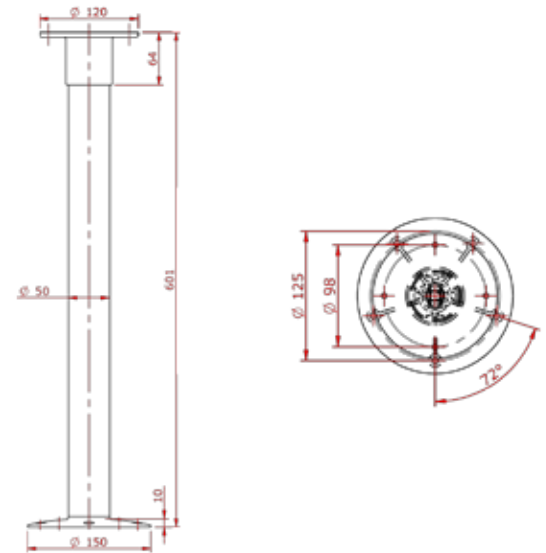

### Fixed Height, Removable Base

Height (mm)	Height (in)	Tube Diameter	Part Number	Height (mm)	Height (in)	Tube Diameter	Part Number
<b>Fixed Height, Removable Base, Anodized</b>				<b>Fixed Height, Removable Base, Polished Aluminum</b>			
285	11.2	ø50mm	NS2010-285	600	23.6	ø50mm	NS2010-600BL
330	13.0	ø50mm	NS2010-330	670	26.4	ø50mm	NS2010-670BL
600	23.6	ø50mm	NS2010-600	700	27.6	ø50mm	NS2010-700BL
650	25.6	ø50mm	NS2010-650	725	28.5	ø50mm	NS2010-725BL
700	27.6	ø50mm	NS2010-700	330	13.0	ø65mm	NS2060-330BL
725	28.5	ø50mm	NS2010-725	440	17.3	ø65mm	NS2060-440BL
800	31.5	ø50mm	NS2010-800	620	24.4	ø65mm	NS2060-620BL
900	35.4	ø50mm	NS2010-900	650	25.6	ø65mm	NS2060-650BL
330	13.0	ø65mm	NS2060-330	660	26.0	ø65mm	NS2060-660BL
590	23.2	ø65mm	NS2060-590	680	26.8	ø65mm	NS2060-680BL
610	24.0	ø65mm	NS2060-610	700	27.6	ø65mm	NS2060-700BL
650	25.6	ø65mm	NS2060-650	740	29.1	ø65mm	NS2060-740BL
680	26.8	ø65mm	NS2060-680	760	29.9	ø65mm	NS2060-760BL
700	27.6	ø65mm	NS2060-700				
710	28.0	ø65mm	NS2060-710				
760	29.9	ø65mm	NS2060-760				
860	33.9	ø65mm	NS2060-860				

### Fixed Height with Fixed Base

Height (mm)	(in)	Tube Diameter	Part Number
<b>Anodized with White Base</b>			
700	27.6	ø65mm	NS7025
700	27.6	ø80mm	NS7020
<b>Aluminum with Chrome Base</b>			
700	27.6	ø65mm	NS7025BL
700	27.6	ø80mm	NS7020BL

### Adjustable Height, Removable Base

Height Range (mm)	(in)	Tube Diameter	Part Number
<b>Anodized Base</b>			
465-680	18.3-26.8	ø65mm	NS2065-465-680
<b>Polished Aluminum Base</b>			
465-680	18.3-26.8	ø65mm	NS2065-465680BL