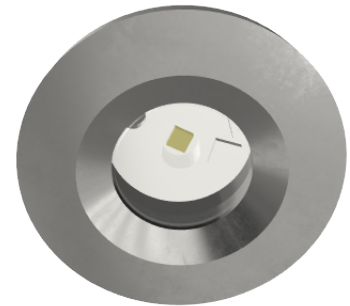

# Tampa 40

ORDER CODE: 3416-40-Z1.5W-S-04\_30F\_M\_V0S6

Fixed downlight for courtesy lights or for general lighting.

Faretto fisso da incasso per illuminazione generale o di cortesia.

SERIES CODE	<b>3416-40-Z1.5W-S-</b>		
LIGHT SOURCE	POWER LED		
POWER			
DIMMABLE	YES		
WEIGHT			
MOUNTING SYSTEM	BANDED SPRINGS OR SCREWS		
MATERIALS	FRAME: STAINLESS STEEL		
	RECESSED BODY: HI-TECH COMPOUND		
MAIN FINISH	POLISHED STAINLESS STEEL		04
EXTRA FINISH	I	NONE	
	R		—
	C		
LED COLOUR CRI	3000K >80		30F
BEAM OPTICAL MIX	MEDIUM		_M
SCREEN	NONE		—
SUPPLY	8-32 VDC		V0
IP RATE	IP66		S6

PRODUCT VARIANTS			
LED COLOUR CRI	3000K CRI>80	30F	
IP RATE	IP66		
MAIN FINISH	SATIN STAINLESS STEEL	POLISHED STAINLESS STEEL	WHITE
	34	04	20
	FE		
EXTRA FINISH	I	NONE	
	R		—
	C		