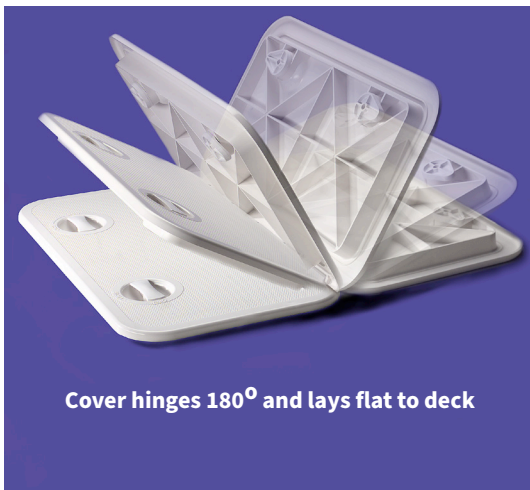

High Quality Access Hatches & Hinges

Imtra Access Hatches combine sleek styling, convenient features, and unequalled durability.

Exceptional performance and attractive design make Imtra Access Hatches the ideal choice for both power and sailing yachts. We offer a range of rectangular and round access hatches in a variety of styles and colors. Made of durable UV-resistant ASA plastic, our hatches feature a soft gasket which ensures a weather-tight seal. Each lid is reinforced with a non-skid surface and can be positioned vertically or horizontally.

Cover hinges 180° and lays flat to deck

Series 4000 Rectangular Hatches

Our latest boat hatches, available in three sizes. All feature full, 180° opening lids (inset above). Easy installation, low-profile styling, CE-Approved.

Snap-Apart Hinges

These clever hinges make removing door panels a breeze. When assembled, they are fully functional hinges. Pull the spring trigger to separate the two halves of the hinge so the door easily comes away from its housing. Available in bronze or chrome.

Standard features include:

- Cover opens 180° and lays flat to deck when open
- Strong rotating waterproof handles
- Continuous cutout for easy installation
- Fasteners hidden by cover
- Low-profile styling
- Non-skid surface
- Supports normal crew traffic
- Optional locking assembly (large size only)