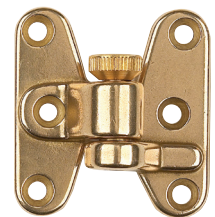

High Quality Access Hatches & Hinges

Imtra Access Hatches combine sleek styling, convenient features, and unequalled durability.

Exceptional performance and attractive design make Imtra Access Hatches the ideal choice for both power and sailing yachts. We offer a range of rectangular and round access hatches in a variety of styles and colors. Made of durable UV-resistant ASA plastic, our hatches feature a soft gasket which ensures a weather-tight seal. Each lid is reinforced with a non-skid surface and can be positioned vertically or horizontally.

Cover hinges 180° and lays flat to deck

Series 4000 Rectangular Hatches

Our latest boat hatches, available in three sizes. All feature full, 180° opening lids (inset above). Easy installation, low-profile styling, CE-Approved.

Snap-Apart Hinges

These clever hinges make removing door panels a breeze. When assembled, they are fully functional hinges. Pull the spring trigger to separate the two halves of the hinge so the door easily comes away from its housing. Available in bronze or chrome.

Standard features include:

- Cover opens 180° and lays flat to deck when open
- Strong rotating waterproof handles
- Continuous cutout for easy installation
- Fasteners hidden by cover
- Low-profile styling
- Non-skid surface
- Supports normal crew traffic
- Optional locking assembly (large size only)