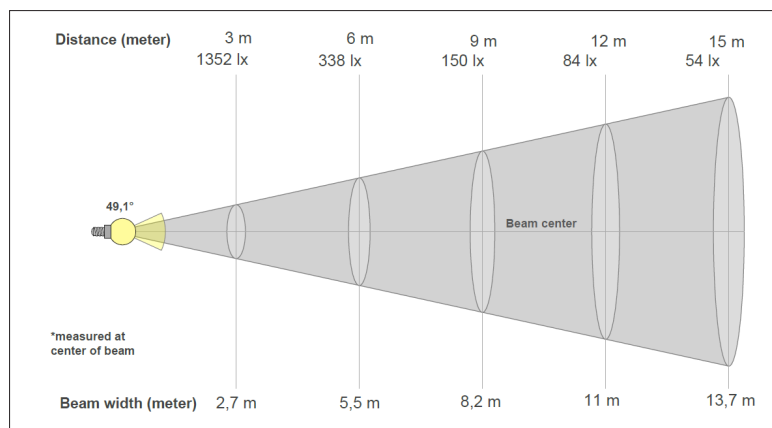

Light distribution 10000lm Wide