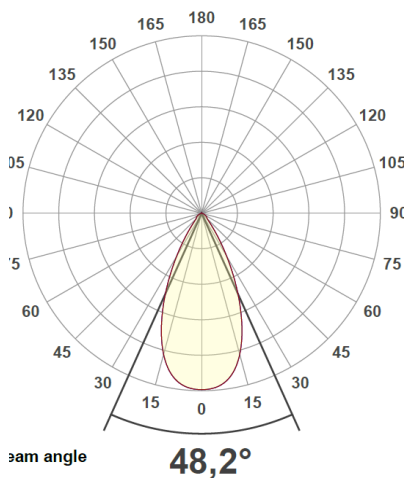

Light distribution 5000lm Narrow

Light distribution 5000lm Medium

Light distribution 5000lm Wide

TRANBERG® BlueLine Floodlight

TEF 2581 LED 5000 /10 000 lm

For Area Lighting on Smaller Vessels

Light distribution 10000lm Narrow