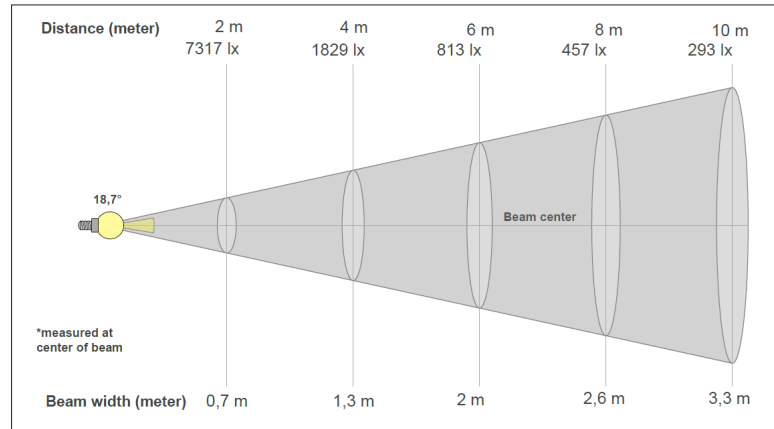

TRANBERG® BlueLine Floodlight

TEF 2581 LED 5000 /10 000 lm

For Area Lighting on Smaller Vessels

Light distribution 5000lm Narrow