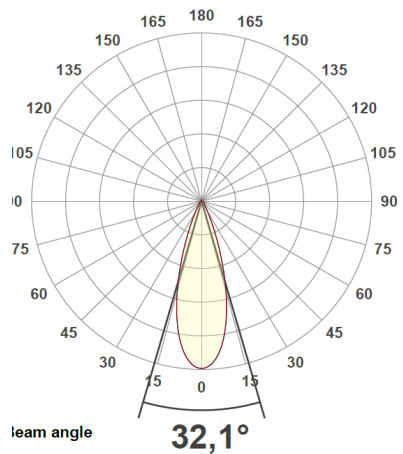

Light distribution 10000lm Medium