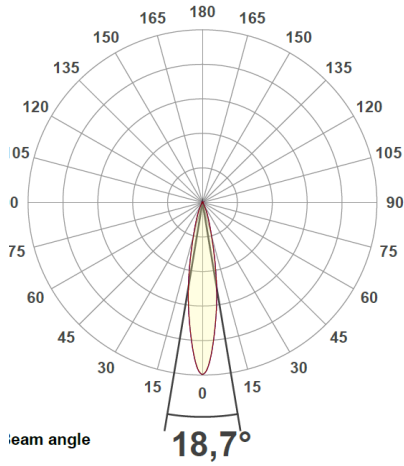

Light distribution 5000lm Narrow

Light distribution 5000lm Medium

Light distribution 5000lm Wide

TRANBERG® BlueLine Floodlight

TEF 2581 LED 5000 /10 000 lm

For Area Lighting on Smaller Vessels

Light distribution 10000lm Narrow