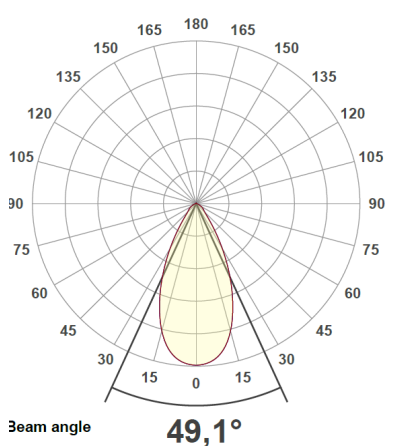

Light distribution 10000lm Wide