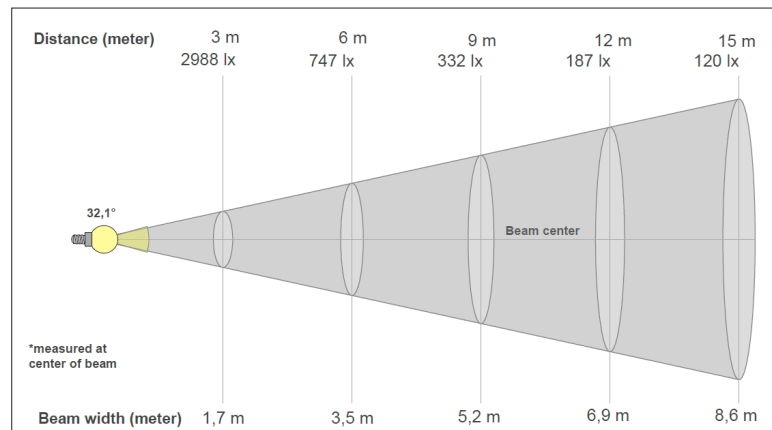

Light distribution 10000lm Medium