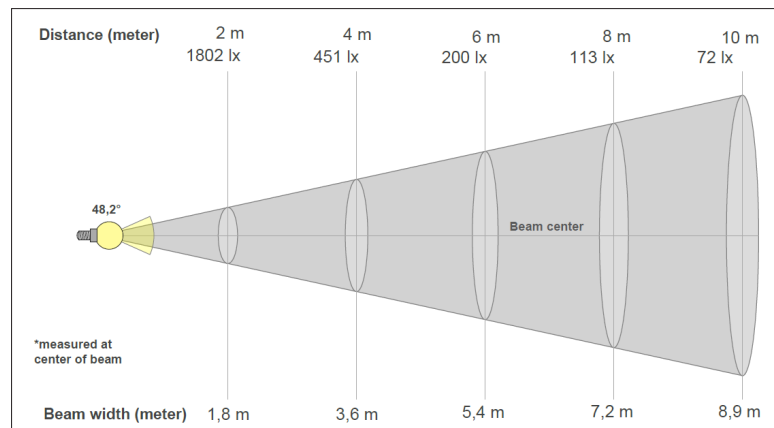

Light distribution 5000lm Wide