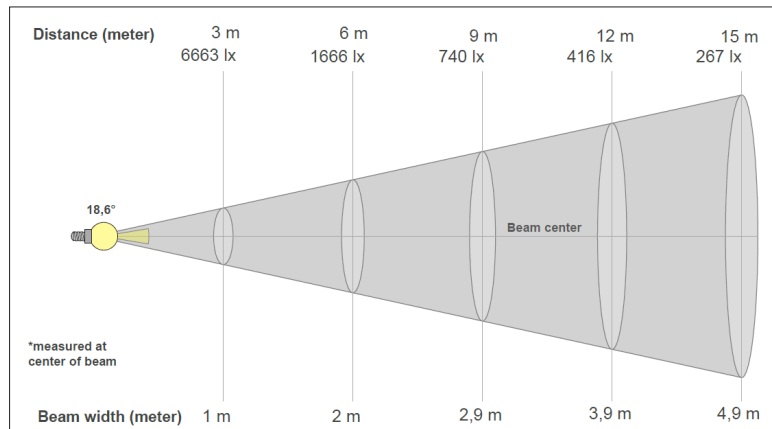

Light distribution 5000lm Narrow

Light distribution 5000lm Medium

Light distribution 5000lm Wide

TRANBERG® BlueLine Floodlight

TEF 2581 LED 5000 /10 000 lm

For Area Lighting on Smaller Vessels

Light distribution 10000lm Narrow