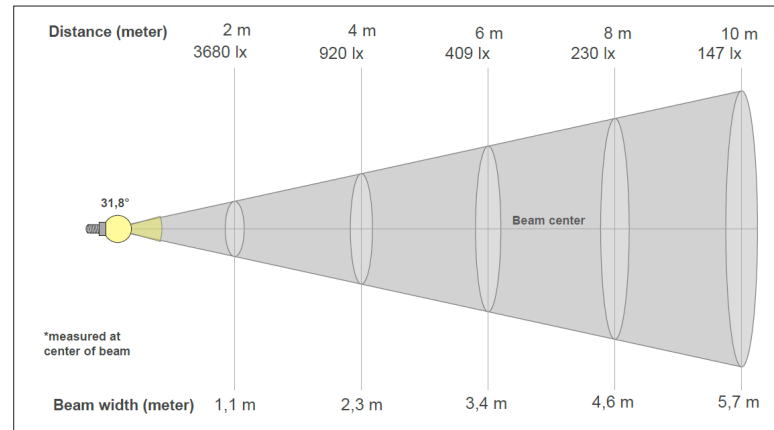

Light distribution 5000lm Medium