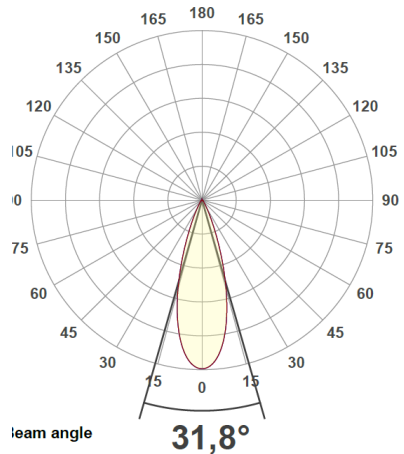

Light distribution 5000lm Narrow

Light distribution 5000lm Medium

Light distribution 5000lm Wide

TRANBERG® BlueLine Floodlight

TEF 2581 LED 5000 /10 000 lm

For Area Lighting on Smaller Vessels

Light distribution 10000lm Narrow