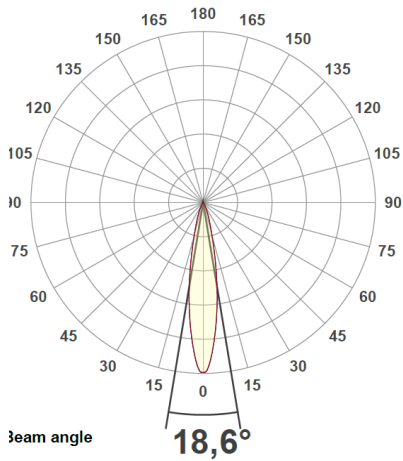

Light distribution 5000lm Narrow

Light distribution 5000lm Medium

Light distribution 5000lm Wide

TRANBERG® BlueLine Floodlight

TEF 2581 LED 5000 /10 000 lm

For Area Lighting on Smaller Vessels

Light distribution 10000lm Narrow