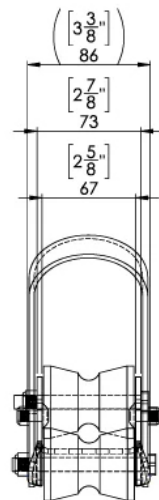

4

3

2

1

PROPRIETARY & CONFIDENTIAL

ALL DIMENSIONS ARE SHOWN IN MILLIMETERS WITH INCHES IN BRACKETS

BR-22 BOW ROLLER

4

3

2

1