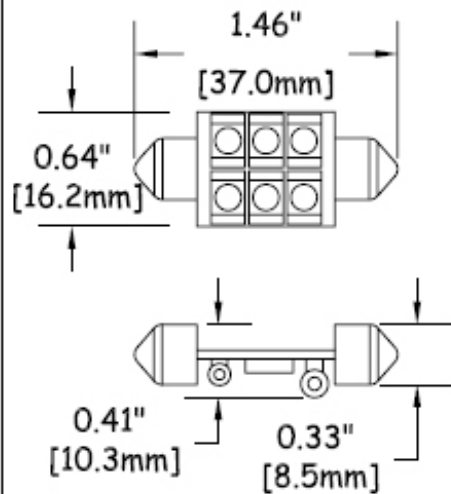

Festoon (37mm)

Festoon (42mm)

GU10