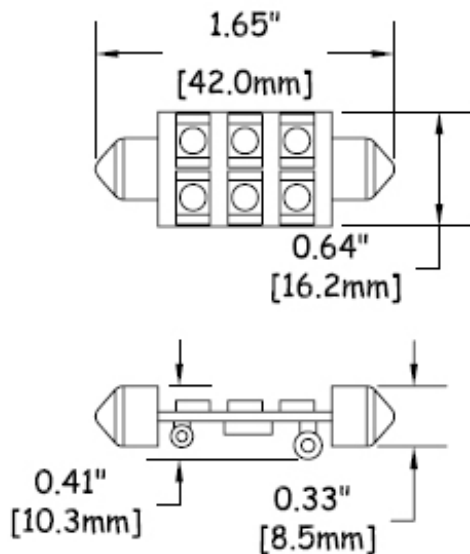

Festoon (37mm)

Festoon (42mm)

GU10