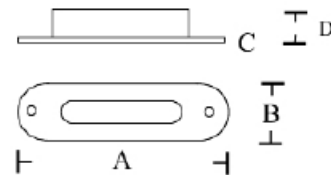

LED 1038

Semi surface mounted LED courtesy light made of anodized aluminum.

LED 1038 series illuminates from one lens with a 30° light cone. Ideal step light and night light for indoor use.

Power consumption is only 0,5W. The lifetime of the LED's is more than 50.000h.

	Dimensions mm/in
A	90mm/3,55in
B	25mm/0,99in
C	3mm/0,12in
D	12mm/0,45n

1038RE

Material	Finish	LED	Volt	Part. No.
Aluminum	Black anodized	blue	12V	1038BL
Aluminum	Black anodized	red	12V	1038RE
Aluminum	Black anodized	white	12V	1038WH
Aluminum	Black anodized	yellow	12V	1038YE
Aluminum	Black anodized	blue	24V	1038BL 24V
Aluminum	Black anodized	red	24V	1038RE 24V
Aluminum	Black anodized	white	24V	1038WH 24V
Aluminum	Black anodized	yellow	24V	1038YE 24V