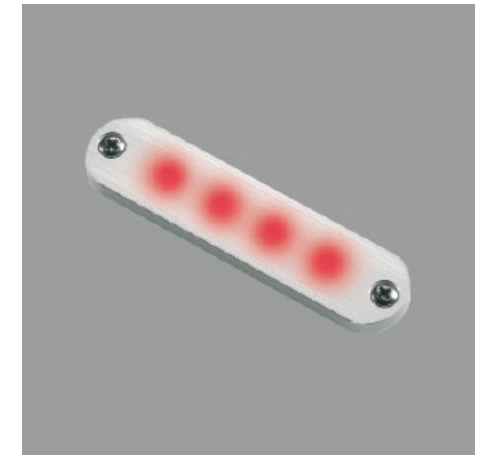

1019RE IP65