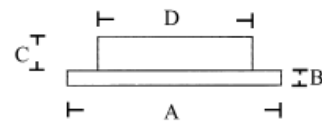

DOWNLIGHT 5581 REWH

LED WITH NIGHT LIGHT

CABIN
DENMARK

The ultimate LED downlight for small and medium yachts.

- -With night light function
- -Excellent warm white light
- -Low power consumption
- -Low heat
- -Long life
- -Small dimensions

Also ideal for replacement of halogen downlights with 55mm cut-out.

LED: 18+8
Light output: 170lm
Power consumption: 2W white, 0,5W red
Colour temp: 3000K
CRI> 80
Lightcone>120°
Lifetime>40.000h
Fixing: 2 springs
IP65

Internal driver for 12V DC (11-16V)
Internal driver for 24V DC (23-29V)

Model	Material	Finish	LED	Part. No.
5581 REWH	Aluminium	Titan	18+8x0,1W LED	5581AL REWH
5581 REWH	Aluminium	Titan	18+8x0,1W LED	5581AL REWH 24V
5581 REWH	Aluminium	Black	18+8x0,1W LED	5581BLACK REWH
5581 REWH	Aluminium	Black	18+8x0,1W LED	5581BLACK REWH 24V
5581 REWH	Aluminium	White	18+8x0,1W LED	5581WH REWH
5581 REWH	Aluminium	White	18+8x0,1W LED	5581WH REWH 24V

	Dimensions mm/in
A	70mm/2.75in
B	2mm/0.078in
C	18mm/0.70in
D	55mm/2.17in

DOWNLIGHT 5581AL REWH