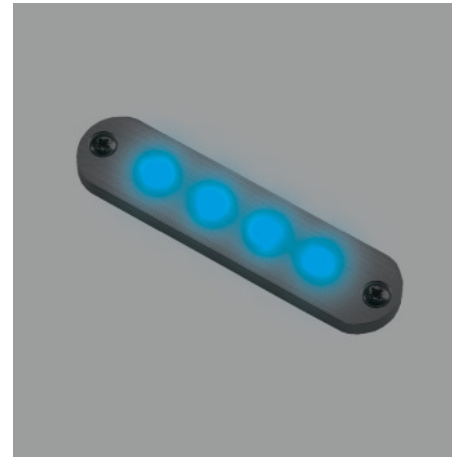

LED 1018

Surface mounted LED courtesy light made of black anodized aluminum.

LED 1018 series illuminates from 4 lenses. IP 65 rating makes these lights ideal for indoor and outdoor use.

Power consumption is only 0,5W.
The lifetime of the LED's is more than 50.000h.

	Dimensions mm/in
A	82mm/3,23in
B	20mm/0,78in
C	5mm/0,20in

1018BL IP65