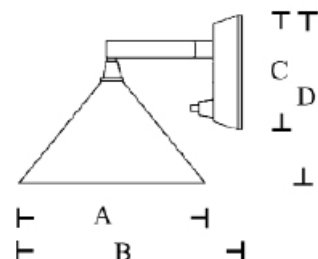

CONCORDE STAINLESS

A modern range of lights designed for use in yachts. The bell swivels in all directions.

Save 80%-90% energy!

The LED lights are mounted with one warm white Power LED which gives excellent reading light.

LED lights are mounted with a multivoltage 10V-30V LED driver.

The lifetime of the LED is more than 50.000h.

The lights are also available for 12V or 24V G4 halogen bulbs.

	Dimensions mm/in
A	110mm/4.33in
B	140mm/5.51in
C	72mm/3.62in
D	125mm/4.93in

CONCORDE STAINLESS

Model	Material	Finish	Bulb/LED	Part. No.
Concorde	Stainless steel	Highly finished	G4 5-10W	326H
Concorde	Stainless steel	Highly finished	1,2W LED	326LED
Concorde	Stainless steel	Brushed	G4 5-10W	326HBRU
Concorde	Stainless steel	Brushed	1,2W LED	326LEDBRU
Concorde	Stainless steel	Anthracite	G4 5-10W	326HAN
Concorde	Stainless steel	Anthracite	1,2W LED	326LEDAN