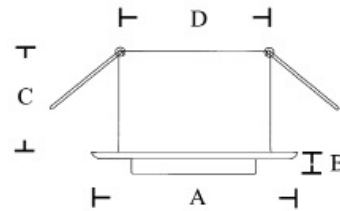

DOWNLIGHT CIRCLE II

LED

CABIN
DENMARK

Recessed tiltable LED downlight.
Unique construction with 2mm stainless steel house and black aluminum lamp holder.

Save energy with LED downlight!
The warm white power LED's give excellent light with a minimum of power consumption.

LED: 3
Power consumption: 3,6W
Colour temperature: 3000k
CRI >85
Lightcone: 25°
On request: 16°, 40°
Lifetime >40.000h
Fixing: 2 springs

For use with 350mA LED driver.
Driver to be ordered separately.

	Dimensions mm/in
A	75mm/2.95in
B	2mm/0.078in
C	34mm/1.34in
D	55mm/2.17in

DOWNLIGHT CIRCLE II LED

Model	Material	Finish	LED	Part. No.
CIRCLE II LED	Stainless steel	Highly finished	3x1,2W LED	5500-11
CIRCLE II LED	Stainless steel	Brushed	3x1,2W LED	5500-11BRU