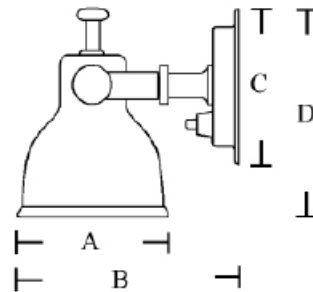

CABIN BRASS

PROBABLY THE MOST BEAUTYFULL YACHT LAMP AT SEA

CABIN
DENMARK

The Danish Frigast Cabin light gives your yacht a touch of luxury and old world charm that only meticulous and full attention to detail can convey.

Cabin small is perfect as a reading light by the berth or in the cabin in smaller yachts. For 30-50 foot yachts the Cabin medium is the better choice – whilst in larger yachts the Cabin large may be preferred.

Save 80%-90% energy!

The LED lights are mounted with one warm white Power LED which gives excellent reading light.

LED lights are mounted with a multivoltage 10V-30V LED driver.

The lifetime of the LED is more than 50.000h.

The lights are also available for 12V or 24V G4 halogen bulbs.

	Small	Medium	Large
A	73mm/ 2.87in	90mm/ 3.54in	115mm/ 4.53in
B	115mm/ 4.53in	130mm/ 5.12in	172mm/ 6.77in
C	90mm/ 3.54in	90mm/ 3.54in	90mm/ 3.54in
D	110mm/ 4.33in	130mm/ 5.12in	156mm/ 6.14in

CABIN MEDIUM BRASS

Model	Material	Finish	Bulb/LED	Part. No.
Cabin small	Brass	Lacquer	G4 5-10W	10H
Cabin small	Brass	Lacquer	LED 1,2W	10LED
Cabin medium	Brass	Lacquer	G4 5-10W	20H
Cabin medium	Brass	Lacquer	LED 1,2W	20LED
Cabin large	Brass	Lacquer	G4 5-20W	40H
Cabin large	Brass	Lacquer	LED 1,2W	40LED