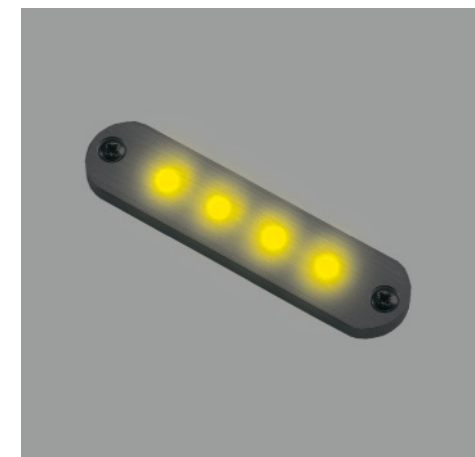

1018YE IP65

Material	Finish	LED	Volt	Part. No.
Aluminum	black anodized	blue	12	1018BL IP65
Aluminum	black anodized	red	12	1018RE IP65
Aluminum	black anodized	white	12	1018WH IP65
Aluminum	black anodized	yellow	12	1018YE IP65
Aluminum	black anodized	blue	24	1018BL IP65 24V
Aluminum	black anodized	red	24	1018RE IP65 24V
Aluminum	black anodized	white	24	1018WH IP65 24V
Aluminum	black anodized	yellow	24	1018YE IP65 24V