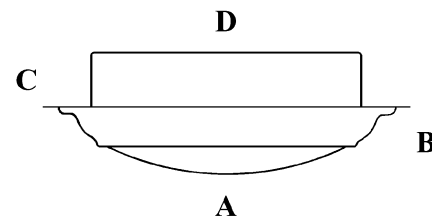

The lights are used with low consumption 12V or 24V G4 halogen bulb

	Dimensions mm/in
A	155mm/6.30in
B	32mm/1.26in
C	25mm/0.98in
D	125mm/4.92in

Model	Material	Finish	Bulb	Part. No.
ANNE II	Brass	Laquer	G4 10W F	150H
ANNE II	Stainless steel	Highly finished	G4 10W F	156H