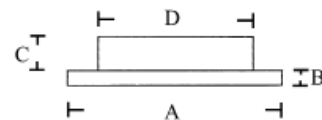

DOWNLIGHT 5583 SWITCH

LED WITH SWITCH

CABIN
DENMARK

The ultimate LED downlight for larger yachts.

- -With internal touch switch
- -Excellent warm white light
- -Low power consumption
- -Low heat
- -Long life
- -Small dimensions

LED: 30
Light output: 260lm
Power consumption: 3W
Colour temp: 3000k
CRI> 80
Lightcone>120°
Lifetime>40,000h
Fixing: 2 springs
IP44

Internal driver for 12V DC (11-16V)

	Dimensions mm/in
A	86mm/3.39in
B	2,5mm/0.1in
C	21mm/0.83in
D	75mm/2.92in

DOWNLIGHT 5583ALS

Model	Material	Finish	LED	Part. No.
5583ALS	Aluminium	Titan	30x0,1W LED	5583ALS