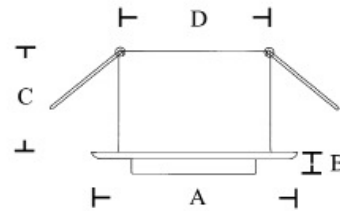

DOWNLIGHT CIRCLE

FIXED LIGHT
HALOGEN

CABIN
DENMARK

Recessed tiltable downlight made of stainless steel. Unique construction with 2mm stainless steel house and lamp holder.

The bulb is fixed with an o-ring for easy bulb replaced from below – it is not necessary to remove the fixture from the ceiling.

Used with low consumption 12V or 24V GU4/MR11 35mm reflector bulb which deliver 30-100% more light than fixtures with G4 bulbs.

	Dimensions mm/in
A	60mm/2.37in
B	15mm/0.59in
C	40mm/1.58in
D	40mm/1.58in

DOWNLIGHT CIRCLE FIXED

Model	Material	Finish	Bulb	Part. No.
CIRCLE	Stainless steel	Highly finished	GU4 10W	540-03
CIRCLE	Stainless steel	Brushed	GU4 10W	540-03BRU