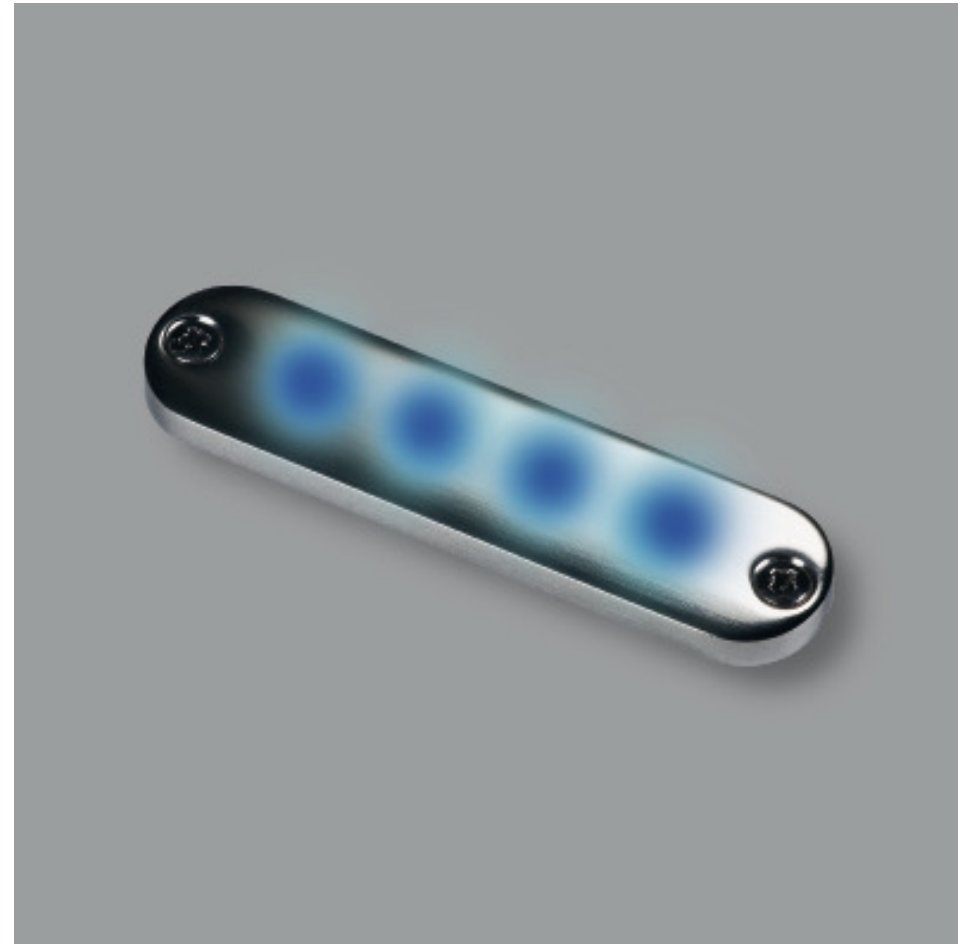

LED 1016

Surface mounted LED courtesy light made of highly finished stainless steel.

LED 1016 series illuminates from 4 lenses. IP 65 rating makes these lights ideal for indoor and outdoor use.

Power consumption is only 0,5W.
The lifetime of the LED's is more than 50.000h.

	Dimensions mm/in
A	82mm/3.23in
B	20mm/0.78in
C	5mm/0.20in

1016BL IP65

Material	Finish	LED	Volt	Part. No.
Stainless steel	highly finished	blue	12	1016BL IP65
Stainless steel	highly finished	red	12	1016RE IP65
Stainless steel	highly finished	white	12	1016H IP65
Stainless steel	highly finished	yellow	12	1016YE IP65
Stainless steel	highly finished	blue	24	1016BL IP65 24V
Stainless steel	highly finished	red	24	1016RE IP65 24V
Stainless steel	highly finished	white	24	1016WH IP65 24V
Stainless steel m	highly finished	yellow	24	1016YE IP65 24V