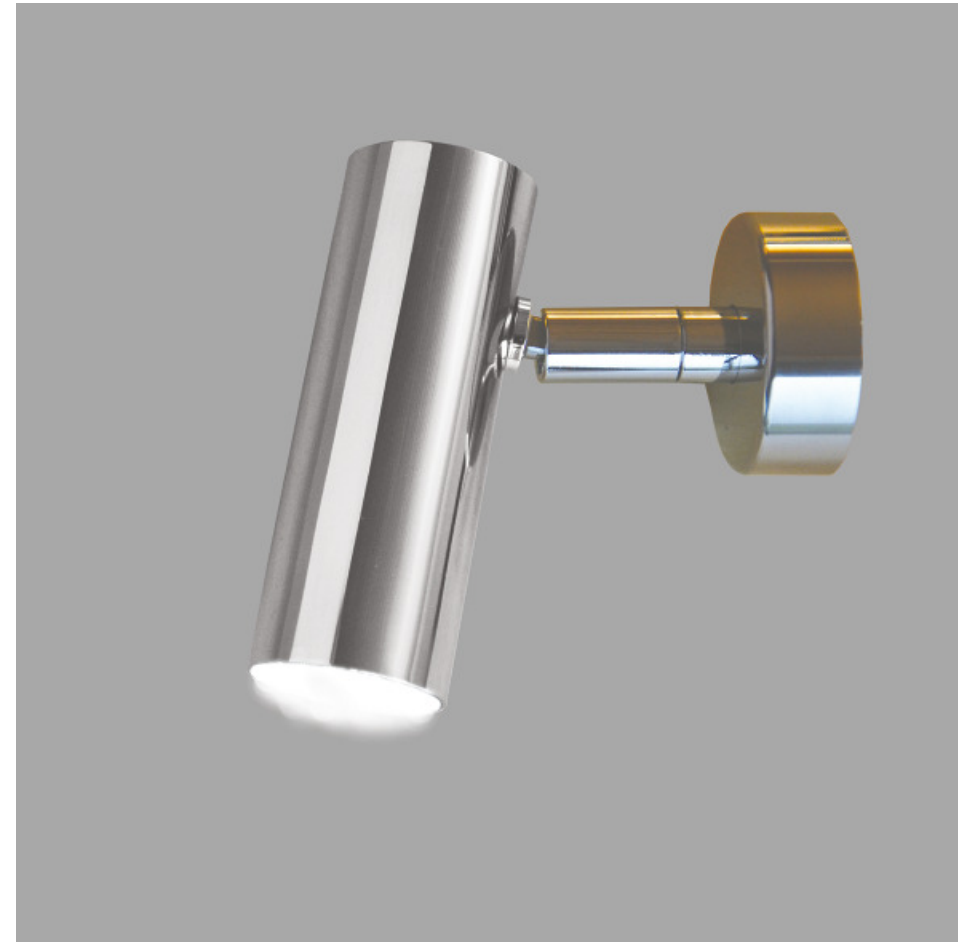

T-LED

T-LED the new Nordic-Design light for modern Yachts.

The LED lights are mounted with 12 warm white LEDs which gives excellent reading light.

Light output: 100lm
Power consumption: 1,2W
Colour temp: 2800K
CRI> 80
Lightcone>120°

Internal driver for 12V DC (11-16V)

	Dimensions mm/in
A	34mm/1.34in
B	90mm/3.54in
C	45mm/1.75in
D	90mm/3.54in

C-LED 1421

Model	Material	Finish		Part. No.
T-LED	Stainless steel	Highly finished	1,2W LED	1421