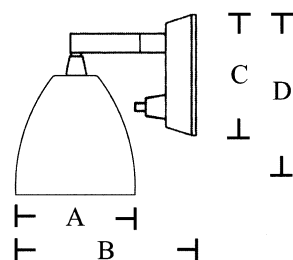

SWING

CABIN
DENMARK

A modern soft-line range of lights designed for use in smaller yachts or as reading light in any yacht. The design and transparent colours of the glass shades accommodate with all types of interior designs. The shade swivels in all directions.

The lights are used with low consumption 12V or 24V G4 halogen bulbs.

	Dimensions mm/in
A	70mm/2.75in
B	110mm/4.33in
C	72mm/2.84in
D	110mm/4.33in

Model	Material	Finish	Bulb	Part. No.
Swing	Brass	Lacquer	G4 10W F	940WH
Swing	Stainless steel	Highly finished	G4 10W F	941WH

SWING STAINLESS WHITE