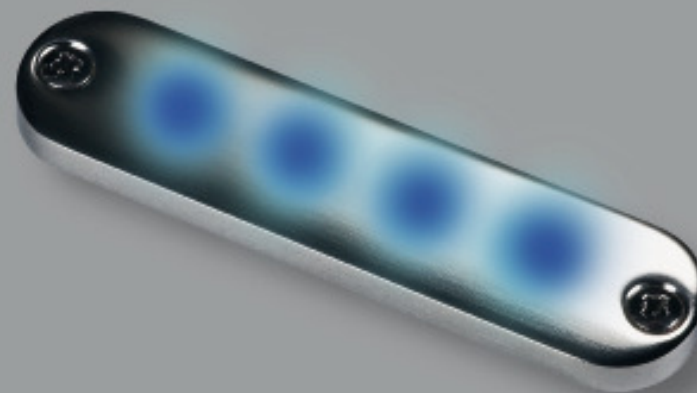

LED COURTESY LIGHT

CABIN
DENMARK