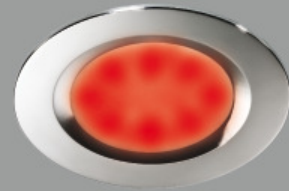

COLLECTION 2015

CABIN
DENMARK

COLLECTION 2015

CABIN
DENMARK

READING LIGHT

CABIN BRASS	01.01
CABIN CHROMIUM	01.02
OCEAN	01.03
NEW CLASSIC	01.04
NEW LINE	01.05
CONCORDE	01.06
CONCORDE II	01.07
CONCORDE STAINLESS	01.08
C-LED	01.09
T-LED	NEW 01.10
MINOR	01.11
SWING	01.12
SWING STAINLESS	01.13
JAZZ	01.14
LIGHT HOUSE	01.15