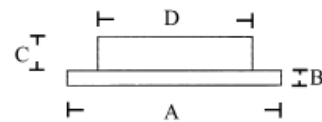

DOWNLIGHT 5581SS REWH

LED WITH NIGHT LIGHT

CABIN
DENMARK

The ultimate LED downlight for small and medium yachts.

- -With night light function
- -Excellent warm white light
- -Low power consumption
- -Low heat
- -Long life
- -Small dimensions

Also ideal for replacement of halogen downlights with 55mm cut-out.

LED: 18+8
Light output: 170lm
Power consumption: 2W white, 0,5W red
Colour temp: 3000K
CRI> 80
Lightcone>120°
Lifetime>40.000h
Fixing: 2 springs
IP65

Internal driver for 12V DC (11-16V)
Internal driver for 24V DC (23-29V)

	Dimensions mm/in
A	70mm/2.75in
B	2mm/0.078in
C	18mm/0.70in
D	55mm/2.17in

DOWNLIGHT 5581SS REWH

Model	Material	Finish	LED	Part. No.
5581SS REWH	Stainless/alu.	Highly finished	18+8x0,1W LED	5581SS REWH
5581SS REWH	Stainless/alu.	Highly finished	18+8x0,1W LED	5581SS REWH 24V