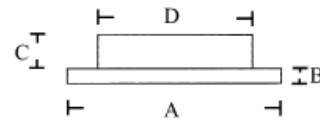

DOWNLIGHT 5581SS SWITCH

LED WITH SWITCH

CABIN
DENMARK

The ultimate LED downlight for small and medium yachts.

- -With internal touch switch
- -Excellent warm white light
- -Low power consumption
- -Low heat
- -Long life
- -Small dimensions

Also ideal for replacement of halogen downlights with 55mm cut-out.

LED: 18
Light output: 170lm
Power consumption: 2W
Colour temp: 3000K
CRI> 80
Lightcone>120°
Lifetime>40,000h
Fixing: 2 springs
IP44

Internal driver for 12V DC (11-16V)
Internal driver for 24V DC (23-29V)

	Dimensions mm/in
A	70mm/2.75in
B	2mm/0.078in
C	21mm/0.83in
D	55mm/2.17in

DOWNLIGHT 5581SSS

Model	Material	Finish	LED	Part. No.
5581SSS	Stainless/alu.	Highly finished	18x0,1W LED	5581SSS
5581SSS 24V	Stainless/alu.	Highly finished	18x0,1W LED	5581SSS 24V