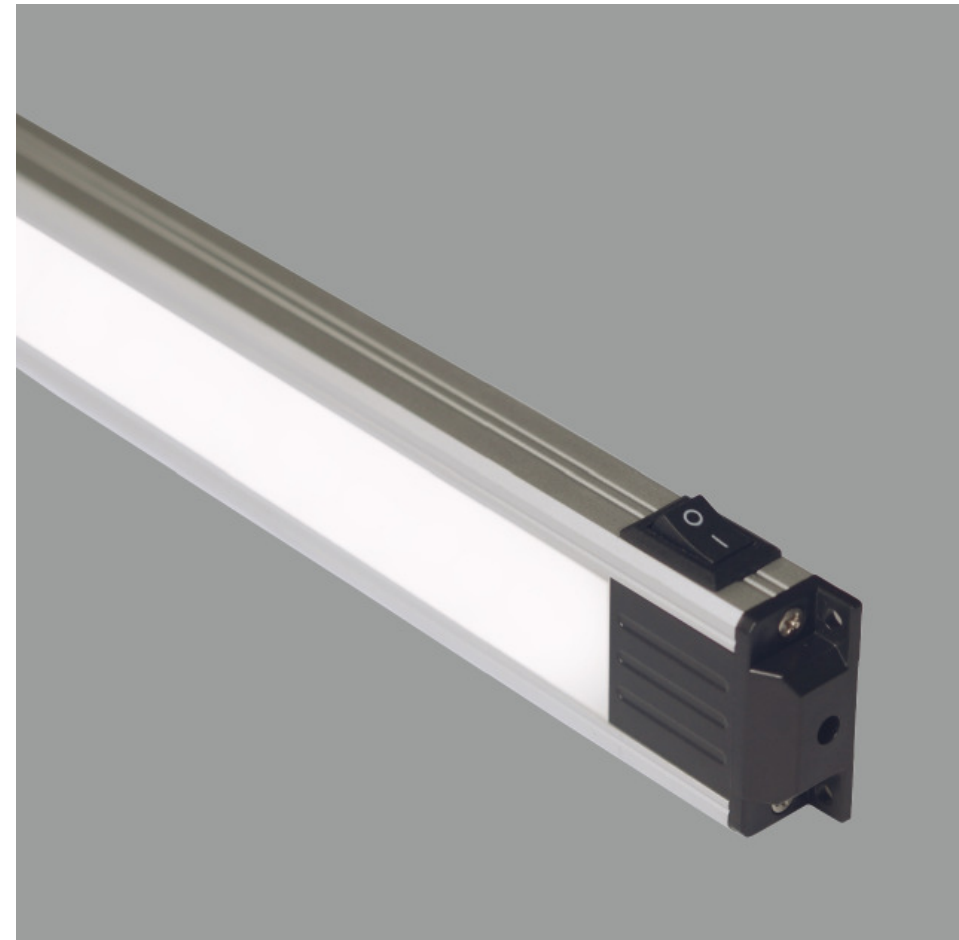

The lights are made of aluminum with acrylic lens/cover.
The lights are surface mounted and need minimum space. Easy fixing with screws and clips.

Dimension	Switch	Volt	Part. No.
320 x 18 x 22mm	no	12V	1060WW 320 12V
320 x 18 x 22mm	no	24V	1060WW 320 24V
330 x 18 x 22mm	yes	12V	1060WWS 320 12V
330 x 18 x 22mm	yes	24V	1060WWS 320 24V

POWER LINE LED 1060WW

POWER LINE LED

1070 SERIES

CABIN
DENMARK

This new series of LED lights is designed for general lighting, reading light or cabinet light. Quality light wherever you need it.

The 320mm light give the same warm white light as a 35W halogen bulb. An integrated LED driver regulates voltage fluctation and garanties steady light output.

Power consumption only 5W. The lifetime of the LEDs is more than 50.000h.

The lights are made of aluminum with acrylic lens/cover. The lights are surface mounted and need minimum space. Easy fixing with screws.