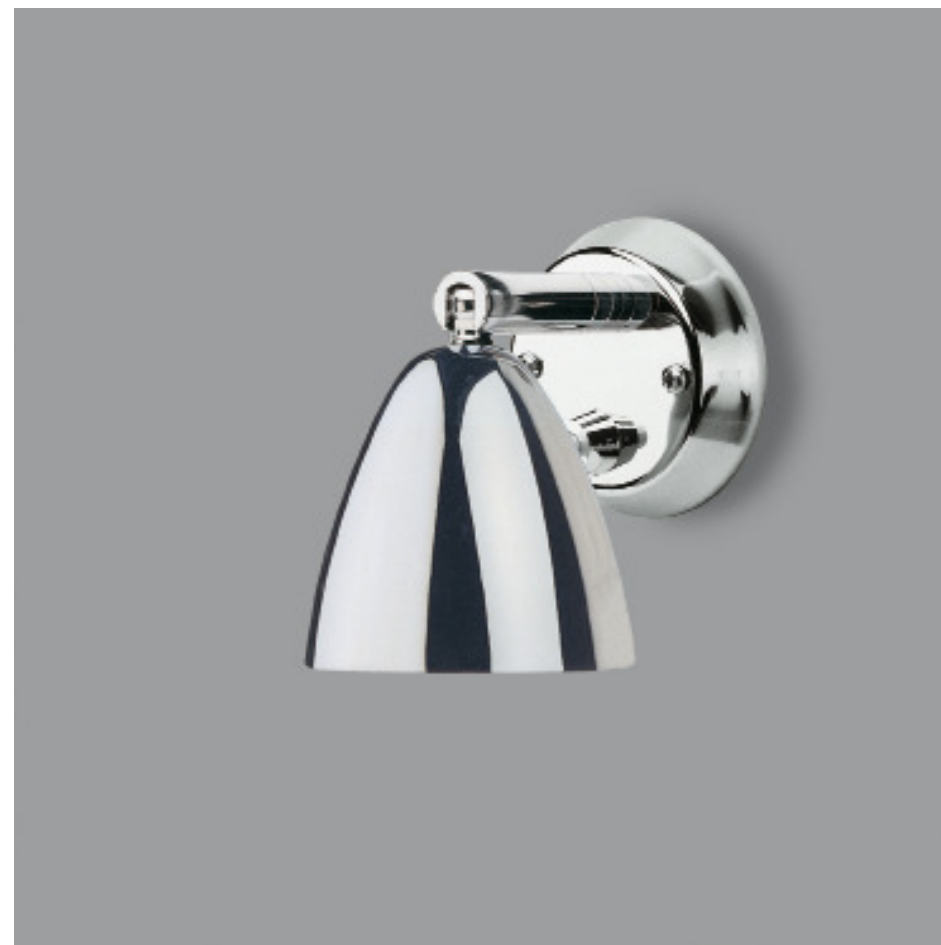

SWING STAINLESS WHITE

SWING STAINLESS

A modern soft-line range of lights designed for use in smaller yachts or as reading light in any yacht. The bell swivels in all directions.

Save 80%-90% energy!

The LED lights are mounted with one warm white Power LED which gives excellent reading light.

LED lights are mounted with a multivoltage 10V-30V LED driver.

The lifetime of the LED is more than 50.000h.

The lights are also available for 12V or 24V G4 halogen bulbs.

	Dimensions mm/in
A	70mm/2.75in
B	110mm/4.33in
C	72mm/2.84in
D	110mm/4.33in