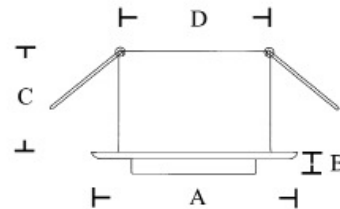

DOWNLIGHT CIRCLE II

HALOGEN

CABIN
DENMARK

Recessed tiltable downlight made of stainless steel. Unique construction with 2mm stainless steel house and lamp holder. Air-gap between house and lamp holder reduces temperature in the ceiling by more than 30°.

The bulb is fixed with an o-ring for easy bulb replaced from below – it is not necessary to remove the fixture from the ceiling.

Used with low consumption 12V or 24V GU4/MR11 35mm reflector bulb which deliver 30-100% more light than fixtures with G4 bulbs.

	Dimensions mm/in
A	75mm/2.95in
B	2mm/0.078in
C	52mm/2.05in
D	55mm/2.17in

DOWNLIGHT QUATTRO II

Model	Material	Finish	Bulb	Part. No.
CIRCLE II	Stainless steel	Highly finished	GU4 20W	550-11
CIRCLE II	Stainless steel	Brushed	GU4 20W	550-11BRU