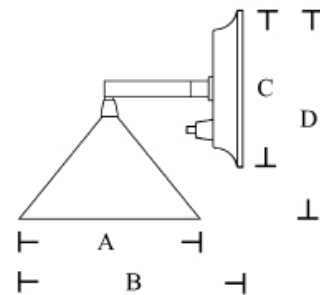

	Dimensions mm/in
A	110mm/4.33in
B	140mm/5.51in
C	92mm/3.62in
D	125mm/4.93in

CONCORDE STAINLESS WHITE

Model	Material	Finish	Bulb	Part. No.
Concorde Blue	Stainless steel	Highly finished	G4 10W F	920BL
Concorde Green	Stainless steel	Highly finished	G4 10W F	920GR
Concorde White	Stainless steel	Highly finished	G4 10W F	920WH
Concorde Green	Brass	Lacquer	G4 10W F	929GR
Concorde White	Brass	Lacquer	G4 10W F	929WH
Concorde Blue	Brass	Lacquer	G4 10W F	929BL