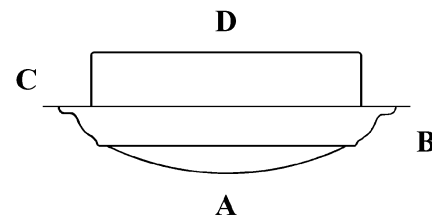

MIA II

These surface mounted ceiling lights complete the Cabin and Ocean range. The lights are designed to give an optimum of soft light.

The Cabin Mia II is the perfect choice for medium and larger yachts.

The lights are used with low consumption 12V or 24V G4 halogen bulb

	Dimensions mm/in
A	195mm/7.68in
B	32mm/1.26in
C	25mm/0.98in
D	160mm/6.30in

MIA II BRASS

Model	Material	Finish	Bulb	Part. No.
MIA II	Brass	Laquer	G4 10-20W	190H
MIA II	Stainless steel	Highly finished	G4 10-20W	191H