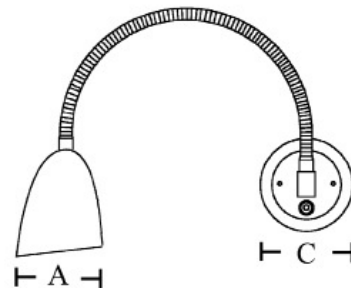

NEW CLASSIC CHART

CABIN
DENMARK

The New Classic chart table version makes lighting more flexible - not only for chart reading, but also as normal reading light. The bell orients in all directions to give light exactly where it is needed.

Save 80%-90% energy!

The LED lights are mounted with one warm white Power LED which gives excellent reading light.

LED lights are mounted with a multivoltage 10V-30V LED driver.

The lifetime of the LED is more than 50.000h.

The lights are also available for 12V or 24V G4 halogen bulbs.

	Dimensions mm/in
A	80mm/3.15in
C	92mm/6.62in
	Flex arm 400mm/15.75in

NEW CLASSIC CHART CHROMIUM

Model	Material	Finish	Bulb/LED	Part. No.
New Classic chart	Brass	Lacquer	G4 5-10W	650H
New Classic chart	Brass	Lacquer	LED 1,2W	650LED
New Classic chart	Brass	Anthracite	G4 5-10W	650HAN
New Classic chart	Brass	Anthracite	LED 1,2W	650LEDAN
New Classic chart	Brass	Chromium	G4 5-10W	651H
New Classic chart	Brass	Chromium	LED 1,2W	651LED