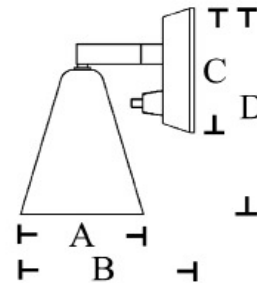

NEW LINE

CABIN
DENMARK

A modern range of lights designed for use in smaller yachts or as reading light in any yacht. The bell swivels in all directions.

Save 80%-90% energy!

The LED lights are mounted with one warm white Power LED which gives excellent reading light.

LED lights are mounted with a multivoltage 10V-30V LED driver.

The lifetime of the LED is more than 50.000h.

The lights are also available for 12V or 24V G4 halogen bulbs.

	Dimensions mm/in
A	72mm/2,84in
B	110mm/4,33in
C	72mm/2,84in
D	110mm/4,33in

NEW LINE STAINLESS

Model	Material	Finish	Bulb/LED	Part. No.
New Line	Brass	Laquer	G4 5-10W	310H
New Line	Brass	Laquer	LED 1,2W	310LED
New Line	Stainless steel	Highly finished	G4 5-10W	311H
New Line	Stainless steel	Highly finished	LED 1,2W	311LED
New Line	Stainless steel	Brushed	G4 5-10W	311HBRU
New Line	Stainless steel	Brushed	LED 1,2W	311LEDBRU