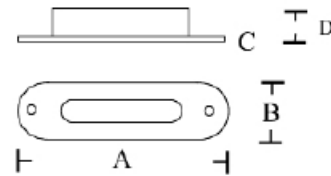

LED 1039-2

Semi surface mounted LED light made of aluminum - titan anodized.
Very discrete step light and night light for classic yachts.

Illuminates from one opal defuser.
No visible LED dots.

Power consumption is only 0,5W.
The lifetime of the LED's is more than 50.000h.

	Dimensions mm/in
A	90mm/3.55in
B	25mm/0.99in
C	3mm/0.12in
D	20mm/0.78in

1039-2RE

Material	Finish	LED	Volt	Part. No.
Aluminum	titan anodized	blue	12V	1039-2BL
Aluminum	titan anodized	red	12V	1039-2RE
Aluminum	titan anodized	warm white	12V	1039-2WW
Aluminum	titan anodized	yellow	12V	1039-2YE
Aluminum	titan anodized	blue	24V	1039-2BL 24V
Aluminum	titan anodized	red	24V	1039-2RE 24V
Aluminum	titan anodized	warm white	24V	1039-2WW 24V
Aluminum	titan anodized	yellow	24V	1039-2YE 24V