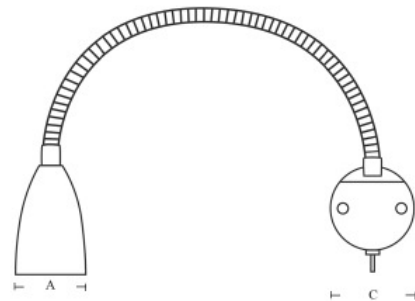

C-LED FLEX

C-LED the revolution in Yacht lighting.
Breathtaking design, function and light quality
for modern Yachts.

Save 80%-90% energy!

The LED lights are mounted with one warm
white Power LED which gives excellent
reading light.

LED lights are mounted with a multivoltage
10V-30V LED driver.

The lifetime of the LED is more than
50.000h.

	Dimensions mm/in
A	35mm/1,35in
C	45mm/1,75in
	Flex arm 250mm/9,85in

C-LED FLEX ALUMINUM TITAN

Model	Material	Finish	LED	Part. No.
C-LED FLEX	Stainless steel	Highly finished	1,2W LED	1431
C-LED FLEX	Aluminum	Black	1,2W LED	1438
C-LED FLEX	Aluminum	Titan	1,2W LED	1439