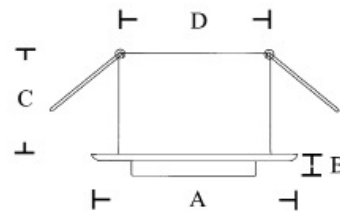

DOWNLIGHT QUATTRO II

HALOGEN

CABIN
DENMARK

Recessed tiltable downlight made of stainless steel. Unique construction with 2mm stainless steel house and lamp holder. Air-gap between house and lamp holder reduces temperature in the ceiling by more than 30°.

The bulb is fixed with an o-ring for easy bulb replaced from below – it is not necessary to remove the fixture from the ceiling.

Used with low consumption 12V or 24V GU4/MR11 35mm reflector bulb which deliver 30-100% more light than fixtures with G4 bulbs.

	Dimensions mm/in
A	75x75mm/2.95x2.95in
B	2mm/0.078in
C	52mm/2.05in
D	55mm/2.17in

DOWNLIGHT QUATTRO II

Model	Material	Finish	Bulb	Part. No.
Quattro II	Stainless steel	Highly finished	GU4 20W	551-11
Quattro II	Stainless steel	Brushed	GU4 20W	551-11BRU