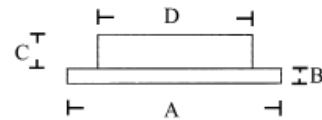

DOWNLIGHT 5581 SWITCH

LED WITH SWITCH

CABIN
DENMARK

The ultimate LED downlight for small and medium yachts.

- -With internal touch switch
- -Excellent warm white light
- -Low power consumption
- -Low heat
- -Long life
- -Small dimensions

Also ideal for replacement of halogen downlights with 55mm cut-out.

LED: 18
Light output: 170lm
Power consumption: 2W
Colour temp: 3000K
CRI> 80
Lightcone>120°
Lifetime>40,000h
Fixing: 2 springs
IP44

Internal driver for 12V DC (11-16V)

Internal driver for 24V DC (23-29V)

	Dimensions mm/in
A	70mm/2.75in
B	2mm/0.078in
C	21mm/0.83in
D	55mm/2.17in

DOWNLIGHT 5581 WHS

Model	Material	Finish	LED	Part. No.
5581ALS	Aluminium	Titan	18x0,1W LED	5581ALS
5581WHS	Aluminium	White	18x0,1W LED	5581WHS
5581WHS 24V	Aluminium	White	18x0,1W LED	5581WHS 24V