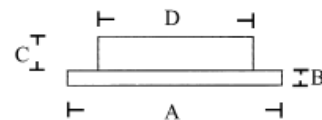

DOWNLIGHT 55812WH

LED

CABIN
DENMARK

The ultimate LED downlight for larger yachts and ships.

- -Excellent warm white light
- -Low power consumption
- -Low heat
- -Long life
- -Dimmable with PWM dimmer

LED: 120
Light output: 1050lm
Power consumption: 12W
Colour temp: 3000k
CRI> 80
Lightcone>130°
Lifetime>40.000h
Fixing: 2 springs
IP44

Internal driver for 24V DC (23-29V)

	Dimensions mm/in
A	114mm/4.49in
B	2,5mm/0.1in
C	64mm/2.52in
D	104mm/4.09in

DOWNLIGHT 55812WH

Model	Material	Finish	LED	Part. No.
55812	Aluminium	White	120x0,1W LED	55812WH 24V