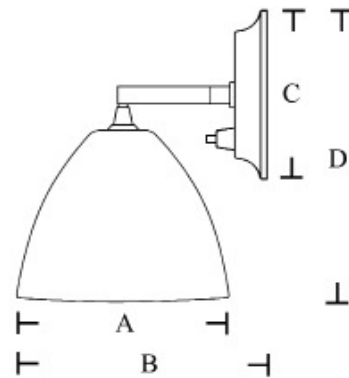

JAZZ

CABIN
DENMARK

A modern soft-line range of lights designed for larger yachts. The design and transparent colours of the glass shades accommodate with all types of interior designs. The shade swivels in all directions.

The lights are used with low consumption 12V or 24V G4 halogen bulbs.

	Dimensions mm/in
A	110mm/4.33in
B	125mm/4.93in
C	92mm/3.62in
D	160mm/6.30in

JAZZ STAINLESS WHITE

Model	Material	Finish	Bulb	Part. No.
Jazz	Brass	Lacquer	G4 10W F	950WH
Jazz	Stainless steel	Highly finished	G4 10W F	951WH