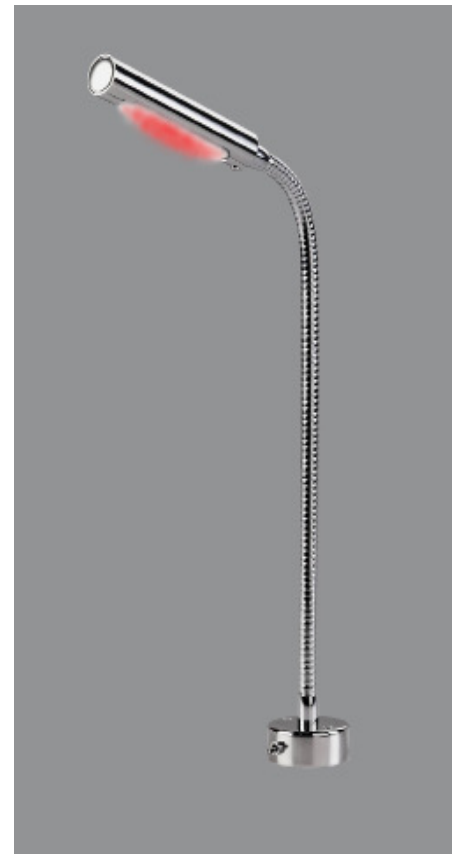

T-LED FLEX 1451T

DOUB-LED

TWO COLOURED LED CHART TABLE LIGHT

CABIN
DENMARK

DOUB-LED is a new chart table light with warm white reading light and red night light.
For table mounting.
Mounted with a three direction switch.
Left: white, right: red, middle: off

Life time of LED >50.000h
Power consumption 1.5W white, 0.5W red.

Dimensions

Head/tube L 125mm
Diameter 22mm
Base Diameter 51mm
Flex-arm L 350mm

Model	Material	Finish	LED	Part. No.
DOUB-LED Table	Stainless steel	Highly finished	12 + 8 LED	1441T REWH 12V
DOUB-LED Table	Stainless steel	Highly finished	12 + 8 LED	1441T REWH 24V