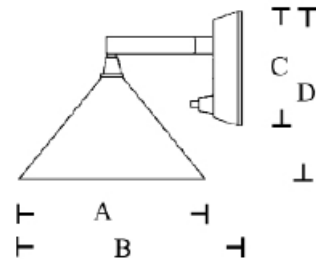

CONCORDE II

CABIN
DENMARK

The design and transparent colours of the glass shades accommodate with all types of interior designs. The shade swivels in all directions.

The lights are used with low consumption 12V or 24V G4 halogen bulbs.

	Dimensions mm/in
A	110mm/4.33in
B	140mm/5.51in
C	72mm/3.62in
D	125mm/4.93in

CONCORDE II STAINLESS WHITE

Model	Material	Finish	Bulb	Part. No.
Concorde Blue	Stainless steel	Highly finished	G4 10W F	911BL
Concorde Green	Stainless steel	Highly finished	G4 10W F	911GR
Concorde White	Stainless steel	Highly finished	G4 10W F	911WH