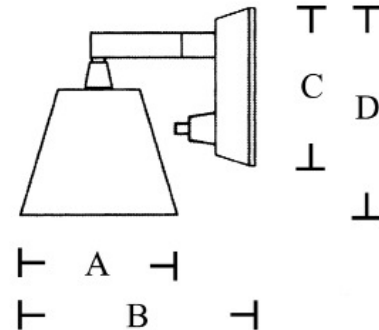

MINOR

CABIN
DENMARK

The design and transparent colours of the glass shades accommodate with all types of interior designs. The shade swivels in all directions.

The lights are used with low consumption 12V or 24V G4 halogen bulbs.

	Dimensions mm/in
A	70mm/2.75in
B	110mm/4.33in
C	72mm/2.84in
D	110mm/4.33in

MINOR STAINLESS WHITE

Model	Material	Finish	Bulb	Part. No.
Minor	Brass	Lacquer	G4 10W F	900WH
Minor	Stainless steel	Highly finished	G4 10W F	901WH