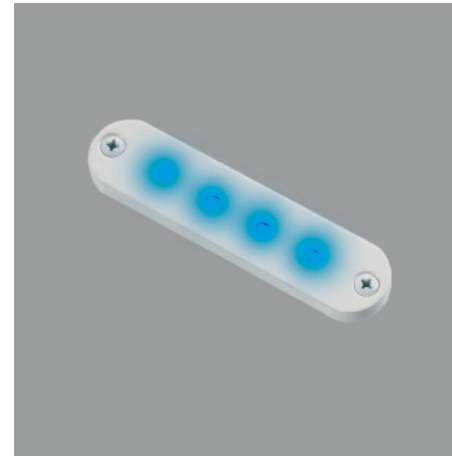

LED 1010

Surface mounted LED courtesy light made of white lacquered aluminum.

LED 1010 series illuminates from 4 lenses. IP 65 rating makes these lights ideal for indoor and outdoor use.

Power consumption is only 0,5W.
The lifetime of the LED's is more than 50.000h.

	Dimensions mm/in
A	82mm/3.23in
B	20mm/0.78in
C	5mm/0.20in

1010WH BL IP65