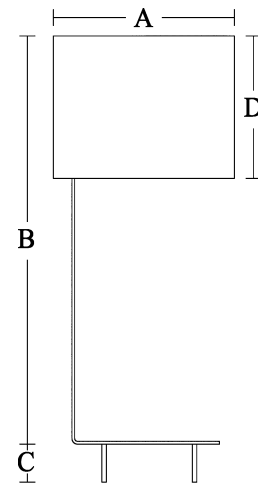

LUZ TABLE

CABIN
DENMARK

The exclusive design makes Luz fit into modern interiors.
The curved shade gives a soft light, and can be placed wherever you want to play with light. The smoothness of the light contributes to a harmonic environment and makes you feel at home.

	Dimensions mm/in
A	200mm/7.90in
B	450mm/17.75in
C	40mm/1.57in
D	150mm/2.17in

Model	Material	Finish	Bulb	Part. No.
Luz Rable	Stainless steel	Highly finished	G4 max. 20W	2511WH