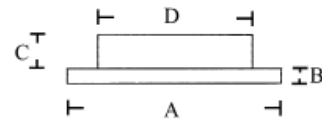

DOWNLIGHT 5581 LED

CABIN
DENMARK

The ultimate LED downlight for small and medium yachts.

- -Excellent warm white light
- -Low power consumption
- -Low heat
- -Long life
- -Small dimensions
- -Dimmable with PWM dimmer

Also ideal for replacement of halogen downlights with 55mm cut-out.

LED: 18
Light output: 170lm
Power consumption: 2W
Colour temp: 3000K
CRI> 80
Lightcone>120°
Lifetime>40,000h
Fixing: 2 springs
IP65

Internal driver for 12V DC (11-16V)
Internal driver for 24V DC (23-29V)

Model	Material	Finish	LED	Part. No.
5581AL	Aluminium	Titan	18x0,1W LED	5581AL
5581AL 24V	Aluminium	Titan	18x0,1W LED	5581AL 24V
5581BLACK	Aluminium	Black	18x0,1W LED	5581BLACK
5581BLACK 24V	Aluminium	Black	18x0,1W LED	5581BLACK24V
5581WH	Aluminium	White	18x0,1W LED	5581WH
5581WH 24V	Aluminium	White	18x0,1W LED	5581WH 24V

Dimensions mm/in	
A	70mm/2.75in
B	2mm/0.078in
C	18mm/0.70in
D	55mm/2.17in

DOWNLIGHT 5581AL