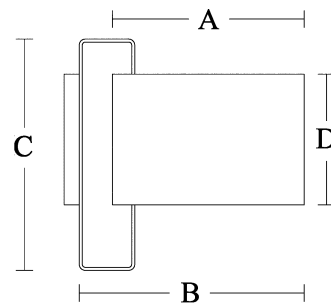

LUZ WALL

CABIN
DENMARK

The exclusive design makes Luz fit into modern interiors.
The curved shade gives a soft light, and can be placed wherever you want to play with light. The smoothness of the light contributes to a harmonic environment and makes you feel at home.

	Dimensions mm/in
A	190mm/7.50in
B	240mm/9.50in
C	230mm/9.10in
D	130mm/5.12in

LUZ WALL LAMP

Model	Material	Finish	Bulb	Part. No.
Luz Wall	Stainless steel	Highly finished	G4 max. 20W	2011WH