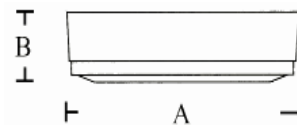

DOWNLIGHT 5581-02

LED

CABIN
DENMARK

Surfacemounted LED downlight.

- -Excellent warm white light
- -Low power consumption
- -Low heat
- -Long life
- -Small dimensions
- -Dimmable with PWM dimmer

LED: 18

Light output: 170lm

Power consumption: 2W

Colour temp: 3000K

CRI> 80

Lightcone>120°

Lifetime>40.000h

Fixing: 2 springs

IP44

Internal driver for 12V DC (11-16V)

Internal driver for 24V DC (23-29V)

	Dimensions mm/in
A	70mm/2.75in
B	14/0.59in

DOWNLIGHT 5581-02WH

Model	Material	Finish	LED	Part. No.
5581-02WH	Aluminium	White	18x0,1W LED	5581-02WH
5581-02WH 24V	Aluminium	White	18x0,1W LED	5581-02WH 24V