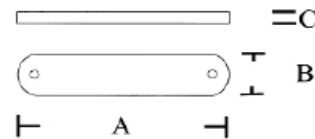

LED 1000

Surface mounted LED courtesy light made of white lacquered aluminum.

LED 1000 series illuminates from bottom. IP 65 rating makes these lights ideal for indoor and outdoor use.

Power consumption is only 0,5W.
The lifetime of the LEDs is more than 50.000h.

	Dimensions mm/in
A	82mm/3,23in
B	20mm/0.78in
C	6mm/0,25in

1000WHRE IP65

Material	Finish	LED	Volt	Part. No.
Aluminum	White lacquered	blue	12	1000WH BL IP65
Aluminum	White lacquered	red	12	1000WH RE IP65
Aluminum	White lacquered	white	12	1000WH WH IP65
Aluminum	White lacquered	yellow	12	1000WH YE IP65
Aluminum	White lacquered	blue	24	1000WH BL IP65 24V
Aluminum	White lacquered	red	24	1000WH RE IP65 24V
Aluminum	White lacquered	white	24	1000WH WH IP65 24V
Aluminum	White lacquered	yellow	24	1000WH YE IP65 24V