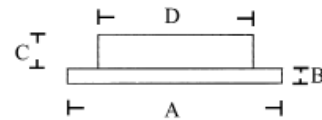

DOWNLIGHT 5583SS

LED

CABIN
DENMARK

The ultimate LED downlight for larger yachts.

- -Excellent warm white light
- -Low power consumption
- -Low heat
- -Long life
- -Small dimensions
- -Dimmable with PWM dimmer

LED: 30
Light output: 260lm
Power consumption: 3W
Colour temp: 3000k
CRI> 80
Lightcone>120°
Lifetime>40,000h
Fixing: 2 springs
IP44

Internal driver for 12V DC (11-16V)
Internal driver for 24V DC (23-29V)

	Dimensions mm/in
A	86mm/3.39in
B	2,5mm/0.1in
C	21mm/0.83in
D	75mm/2.92in

DOWNLIGHT 5583SS

Model	Material	Finish	LED	Part. No.
5583SS	Stainless/alu.	Highly finished	30x0,1W LED	5583SS
5583SS 24V	Stainless/alu.	Highly finished	30x0,1W LED	5583SS 24V