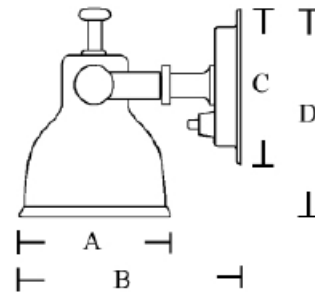

CABIN CHROMIUM

PROBABLY THE MOST BEAUTYFULL YACHT LAMP AT SEA

CABIN
DENMARK

The Danish Frigast Cabin light gives your yacht a touch of luxury and old world charm that only meticulous and full attention to detail can convey.

Cabin small is perfect as a reading light by the berth or in the cabin in smaller yachts. For 30-50 foot yachts the Cabin medium is the better choice – whilst in larger yachts the Cabin large may be preferred.

Save 80%-90% energy!

The LED lights are mounted with one warm white Power LED which gives excellent reading light.

LED lights are mounted with a multivoltage 10V-30V LED driver.

The lifetime of the LED is more than 50.000h.

The lights are also available for 12V or 24V G4 halogen bulbs.

	Small	Medium	Large
A	73mm/ 2.87in	90mm/ 3.54in	115mm/ 4.53in
B	115mm/ 4.53in	130mm/ 5.12in	172mm/ 6.77in
C	90mm/ 3.54in	90mm/ 3.54in	90mm/ 3.54in
D	110mm/ 4.33in	130mm/ 5.12in	156mm/ 6.14in

Model	Material	Finish	Bulb/LED	Part. No.
Cabin small	Brass	Chromium	G4 5-10W	11H
Cabin small	Brass	Chromium	LED 1,2W	11LED
Cabin medium	Brass	Chromium	G4 5-10W	21H
Cabin medium	Brass	Chromium	LED 1,2W	21LED
Cabin large	Brass	Chromium	G4 5-20W	41H
Cabin large	Brass	Chromium	LED 1,2W	41LED