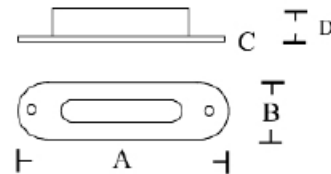

LED 1030-2

Semi surface mounted LED light made of brass.

* Custom made finish to fit your demand.

Very discrete step light and night light for classic yachts.

Illuminates from one opal defuser. No visible LED dots.

Power consumption is only 0,5W.

The lifetime of the LED's is more than 50.000h.

	Dimensions mm/in
A	90mm/3.55in
B	25mm/0.99in
C	3mm/0.12in
D	20mm/0.78in

1030-2CBL

Material	Finish	LED	Volt	Part. No.
Brass	Custom	blue	12V	1030-2*BL
Brass	Custom	red	12V	1030-2*RE
Brass	Custom	warm white	12V	1030-2*WW
Brass	Custom	yellow	12V	1030-2*YE
Brass	Custom	blue	24V	1030-2*BL 24V
Brass	Custom	red	24V	1030-2*RE 24V
Brass	Custom	warm white	24V	1030-2*WW 24V
Brass	Custom	yellow	24V	1030-2*YE 24V