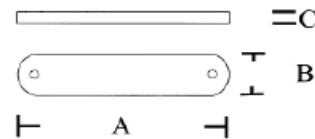

LED 1009

Surface mounted LED courtesy light made of titan anodized aluminum.

LED 1009 series illuminates from bottom. IP 65 rating makes these lights ideal for indoor and outdoor use.

Power consumption is only 0,5W.
The lifetime of the LED's is more than 50.000h.

	Dimensions mm/in
A	82mm/3,23in
B	20mm/0.78in
C	6mm/0,25in

1009WH IP65

Material	Finish	LED	Volt	Part. No.
Aluminum	titan anodized	blue	12	1009BL IP65
Aluminum	titan anodized	red	12	1009RE IP65
Aluminum	titan anodized	white	12	1009WH IP65
Aluminum	titan anodized	yellow	12	1009YE IP65
Aluminum	titan anodized	blue	24	1009BL IP65 24V
Aluminum	titan anodized	red	24	1009RE IP65 24V
Aluminum	titan anodized	white	24	1009WH IP65 24V
Aluminum	titan anodized	yellow	24	1009YE IP65 24V