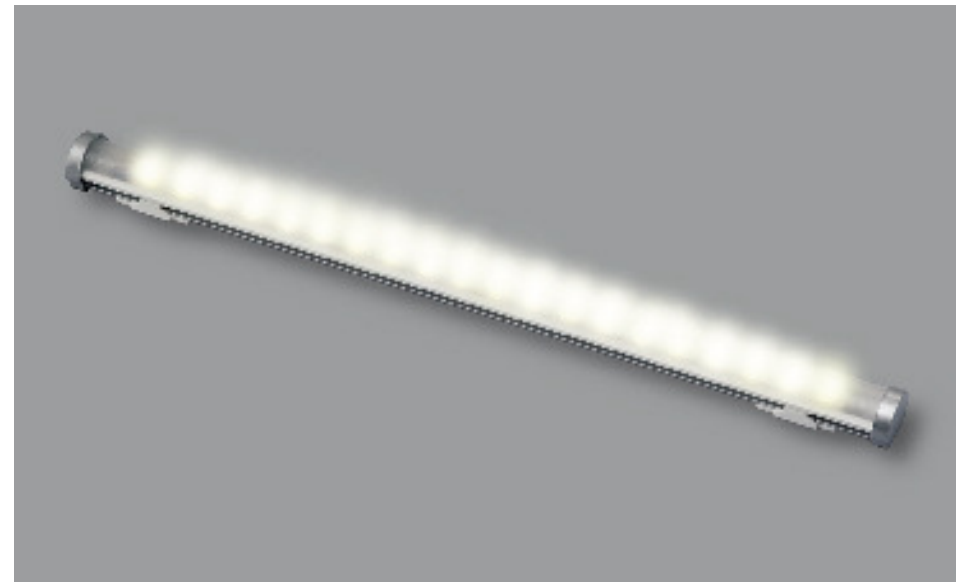

POWER LINE LED

1060 SERIES

CABIN
DENMARK

This series of lights is designed for general lighting, reading light or cabinet light.
Quality light wherever you need it.

24 LEDs give the same warm white light as a 20W halogen bulb. An integrated LED driver regulates voltage fluctuation and guarantees steady light output.
Power consumption 12V - 2,5W, 24V - 3W. The lifetime of the LEDs is more than 50.000h.

The lights are made of aluminum with acrylic lens/cover.
The lights are surface mounted and need minimum space. Easy fixing with screws and clips.

Dimension	Switch	Volt	Part. No.
320 x 18 x 22mm	no	12V	1060WW 320 12V
320 x 18 x 22mm	no	24V	1060WW 320 24V
330 x 18 x 22mm	yes	12V	1060WWS 320 12V
330 x 18 x 22mm	yes	24V	1060WWS 320 24V

POWER LINE LED 1060WW