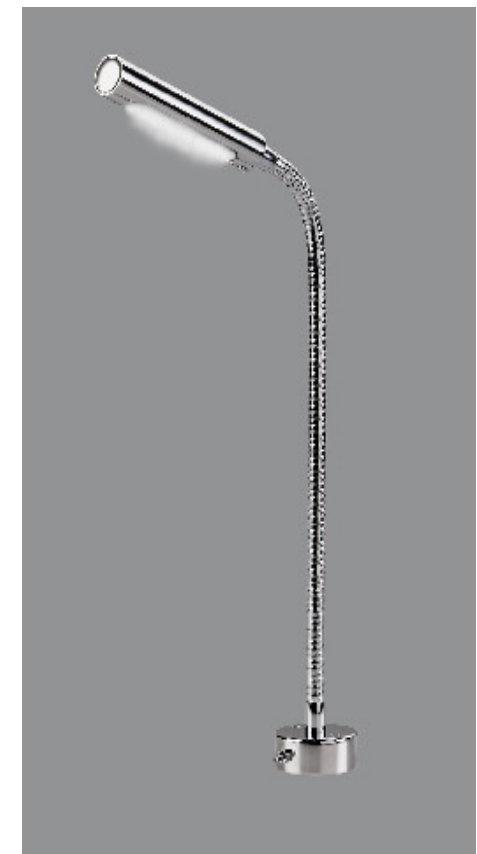

DOUB-LED TABLE MOUNTED