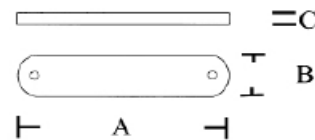

LED 1006

Surface mounted LED courtesy light made of highly finished stainless steel.

LED 1006 series illuminates from bottom. IP 65 rating makes these lights ideal for indoor and outdoor use.

Power consumption is only 0,5W.
The lifetime of the LED's is more than 50.000h.

	Dimensions mm/in
A	82mm/3,23in
B	20mm/0,78in
C	6mm/0,25in

1006BL IP65