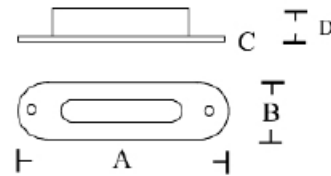

LED 1039

Semi surface mounted LED courtesy light made of titan anodized aluminum.

LED 1039 series illuminates from one lens with a 30° light cone. Ideal step light and night light for indoor use.

Power consumption is only 0,5W. The lifetime of the LED's is more than 50.000h.

	Dimensions mm/in
A	90mm/3.55in
B	25mm/0.99in
C	3mm/0.12in
D	12mm/0.45in

1039BL

Material	Finish	LED	Volt	Part. No.
Aluminum	Titan anodized	LED blue	12V	1039BL
Aluminum	Titan anodized	LED red	12V	1039RE
Aluminum	Titan anodized	LED white	12V	1039WH
Aluminum	Titan anodized	LED yellow	12V	1039YE
Aluminum	Titan anodized	LED blue	24V	1039BL 24V
Aluminum	Titan anodized	LED red	24V	1039RE 24V
Aluminum	Titan anodized	LED white	24V	1039WH 24V
Aluminum	Titan anodized	LED yellow	24V	1039YE 24V