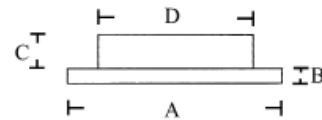

DOWNLIGHT 5586WH

LED

CABIN
DENMARK

The ultimate LED downlight for larger yachts and ships.

- -Excellent warm white light
- -Low power consumption
- -Low heat
- -Long life
- -Small dimensions
- -Dimmable with PWM dimmer

LED: 60

Light output: 520lm

Power consumption: 6W

Colour temp: 3000k

CRI> 80

Lightcone>120°

Lifetime>40,000h

Fixing: 2 springs

IP44

Internal driver for 24V DC (23-29V)

	Dimensions mm/in
A	100mm/3.98in
B	2,5mm/0.1in
C	52mm/2.05in
D	90mm/3.54in

DOWNLIGHT 5586WH

Model	Material	Finish	LED	Part. No.
5586	Aluminium	White	60x0,1W LED	5586WH 24V