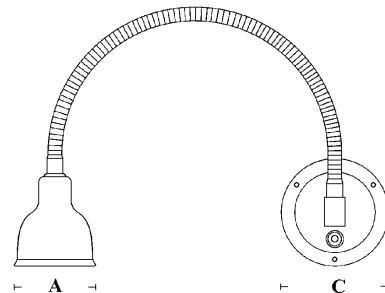

CABIN CHART

The chart table version makes lighting more flexible - not only for chart reading, but also as normal reading light. The bell orients in all directions to give lights exactly where it is needed.

Save 80%-90% energy!

The LED lights are mounted with one warm white Power LED which gives excellent reading light.

LED lights are mounted with a multivoltage 10V-30V LED driver.

The lifetime of the LED is more than 50,000h.

The lights are also available for 12V or 24V G4 halogen bulbs.

	Small	Medium
A	75mm/2.96in	90mm/3.54in
B	115mm/4.53in	130mm/5.12in
C	92mm/3.62in	92mm/3.62in
D	112mm/4.45in	130mm/5.12in

Flex arm 400mm/15.75in

CABIN CHART MEDIUM BRASS

Model	Material	Finish	Bulb/LED	Part. No.
Cabin chart small	Brass	Lacquer	G4 5-10W	30H
Cabin chart small	Brass	Lacquer	LED 1,2W	30LED
Cabin chart small	Brass	Chromium	G4 5-10W	31H
Cabin chart small	Brass	Chromium	LED 1,2W	31LED
Cabin chart medium	Brass	Lacquer	G4 5-10W	50H
Cabin chart medium	Brass	Lacquer	LED 1,2W	50LED
Cabin chart medium	Brass	Chromium	G4 5-10W	51H
Cabin chart medium	Brass	Chromium	LED 1,2W	51LED