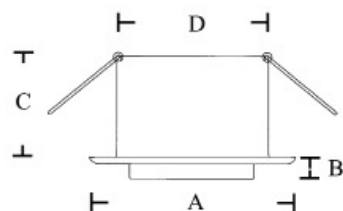

DOWNLIGHT QUATTRO

FIXED LIGHT

HALOGEN

CABIN
DENMARK

Recessed tiltable downlight made of stainless steel. Unique construction with 2mm stainless steel house and lamp holder.

The bulb is fixed with an o-ring for easy bulb replaced from below – it is not necessary to remove the fixture from the ceiling.

Used with low consumption 12V or 24V GU4/MR11 35mm reflector bulb which deliver 30-100% more light than fixtures with G4 bulbs.

	Dimensions mm/in
A	57,5x57,5mm/2.27x2.27in
B	15mm/0.59in
C	40mm/1.58in
D	40mm/1.58in

DOWNLIGHT QUATTRO FIXED

Model	Material	Finish	Bulb	Part. No.
QUATTRO	Stainless steel	Highly finished	GU4 10W	541-03
QUATTRO	Stainless steel	Brushed	GU4 10W	541-03BRU