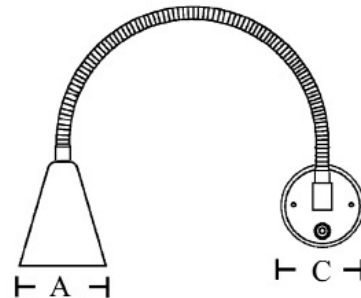

NEW LINE CHART

The New Line chart table version makes lighting more flexible - not only for chart reading, but also as normal reading light. The bell orients in all directions to give light exactly where it is needed.

The lights are also available for 12V or 24V G4 halogen bulbs.

Dimensions mm/in	
A	72mm/2.84in
C	72mm/2.84in
Flex arm 400mm/15.75in	

NEW LINE CHART BRASS

Model	Material	Finish	Bulb/LED	Part. No.
New Line chart	Brass	Lacquer	G4 5-10W	330H
New Line chart	Brass	Lacquer	1,2W LED	330LED
New Line chart	Stainless steel	Highly finished	G4 5-10W	331H
New Line chart	Stainless steel	Highly finished	1,2W LED	331LED
New Line chart	Stainless steel	Brushed	G4 5-10W	331HBRU
New Line chart	Stainless steel	Brushed	1,2W LED	331LEDBRU