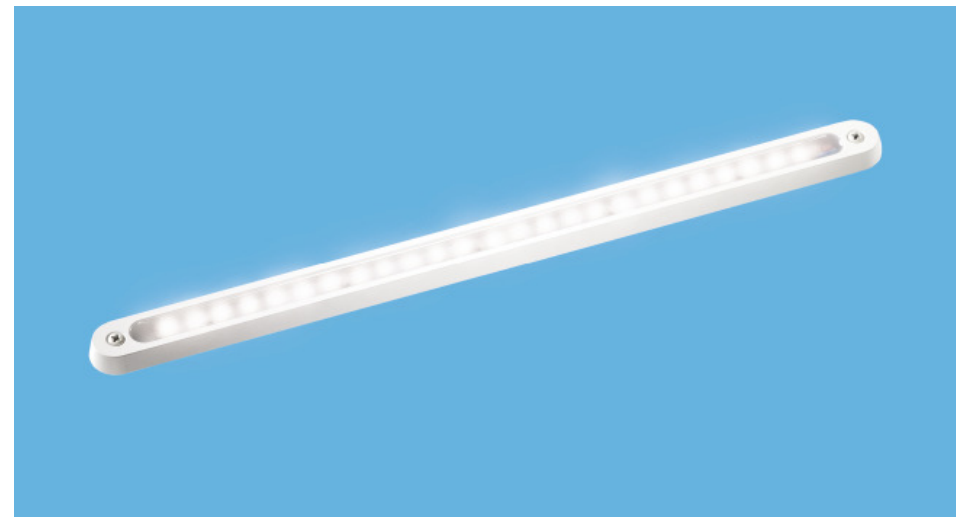

POWER LINE LED

6120 SERIES

CABIN
DENMARK

This series of lights is designed for general lighting, reading light, cabinet light, machine room light or light in sail lockers. Quality light wherever you need it.

24 LEDs give the same warm white light as a 20W halogen bulb.
An integrated LED driver regulates voltage fluctuation and guarantees steady light output.
Power consumption 12V - 2,5W, 24V - 3W. The lifetime of the LEDs is more than 50.000h.

The lights are made of aluminum and anodized, or anodized and white laquered.
IP 65 rating makes these lights ideal for indoor and outdoor use.
The lights are surface mounted and need minimum space. Fixing with two screws.
Dimension 300 x 20 x 8mm. No switch.

Material	Finish	Part. No. 12V	Part. No. 24V
Aluminum	White	6120WHWW 12V	6120WHWW 24V
Aluminum	Titan	6129WW 12V	6129WW 24V

POWER LINE LED 6120WH WW