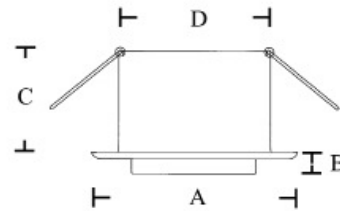

DOWNLIGHT QUATTRO II

LED

CABIN
DENMARK

Recessed tiltable LED downlight.
Unique construction with 2mm stainless steel house and black aluminum lamp holder.

Save energy with LED downlight!
The warm white power LED's give excellent light with a minimum of power consumption.

LED: 3
Power consumption: 3,6W
Colour temperature: 3000k
CRI >85
Lightcone: 25°
On request: 16°, 40°
Lifetime >40.000h
Fixing: 2 springs

For use with 350mA LED driver.
Driver to be ordered separately.

	Dimensions mm/in
A	75x75mm/2.95x2.95in
B	2mm/0.078in
C	34mm/1.34in
D	55mm/2.17in

DOWNLIGHT QUATTRO II LED

Model	Material	Finish	LED	Part. No.
Quattro II LED	Stainless steel	Highly finished	3x1,2W LED	5510-11
Quattro II LED	Stainless steel	Brushed	3x1,2W LED	5510-11BRU