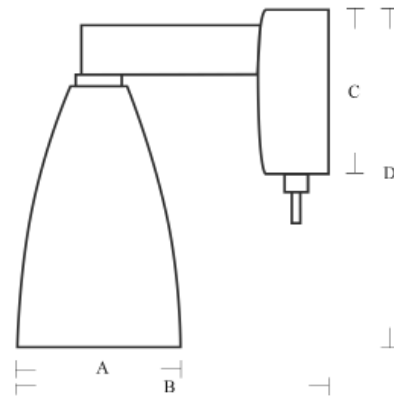

LED lights are mounted with a multivoltage
10V-30V LED driver.

The lifetime of the LED is more than
50,000h.

	Dimensions mm/in
A	35mm/1.35in
B	70mm/2.75in
C	45mm/1.75in
D	85mm/3.38in

C-LED 1411

C-LED 1419