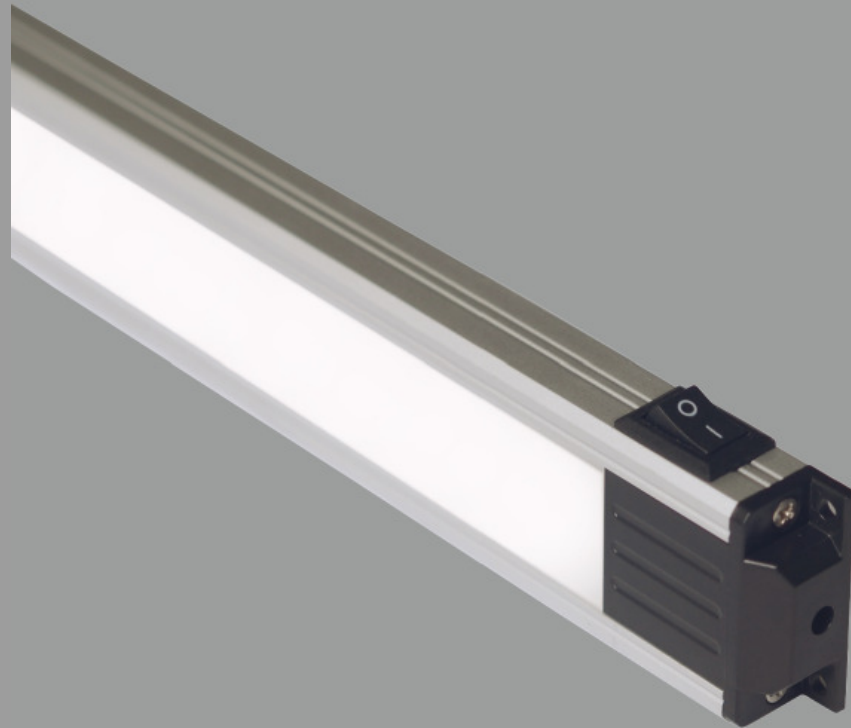

POWER LINE LED

CABIN
DENMARK