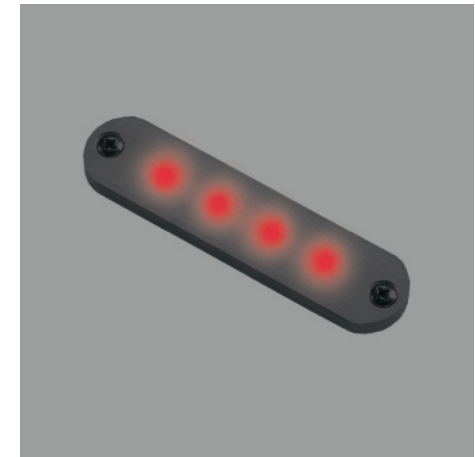

1018RE IP65