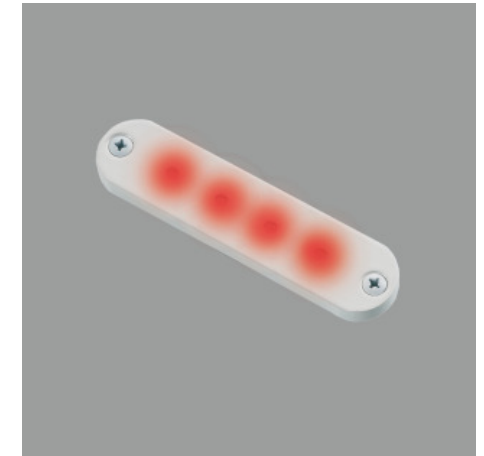

1010WH RE IP65