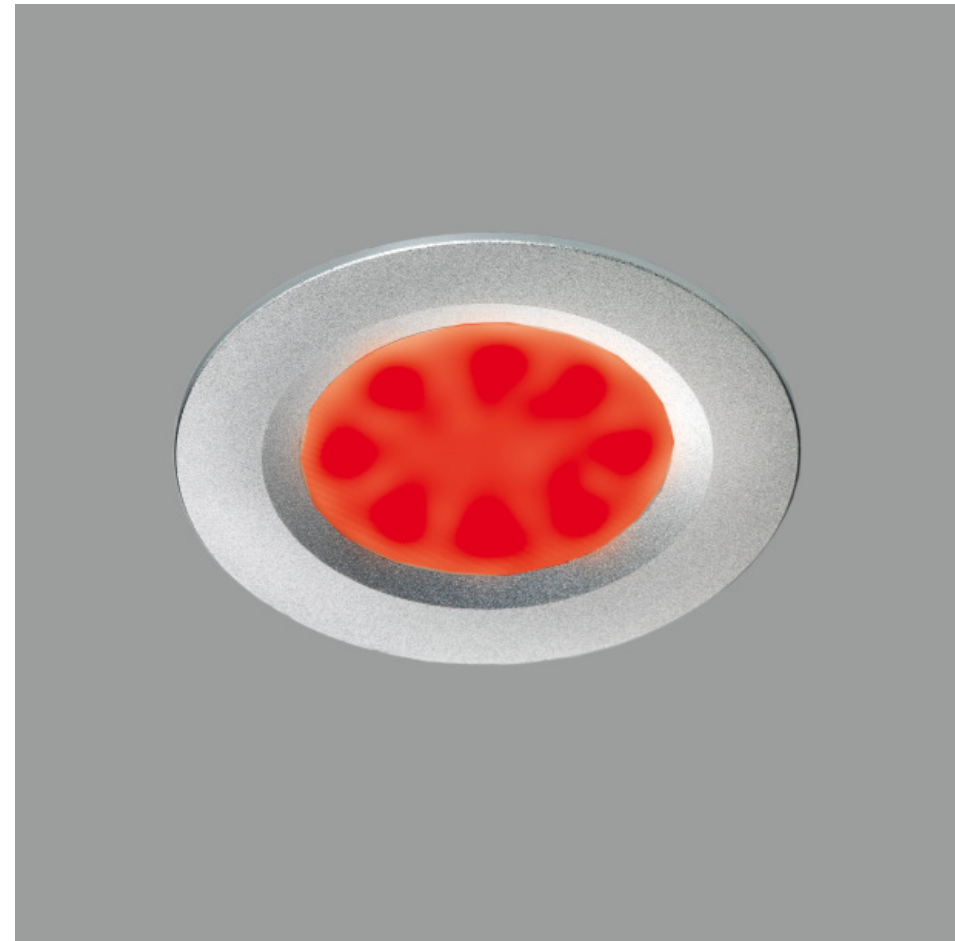

DOWNLIGHT 5581 REWH

LED WITH NIGHT LIGHT

CABIN
DENMARK

The ultimate LED downlight for small and medium yachts.

- -With night light function
- -Excellent warm white light
- -Low power consumption
- -Low heat
- -Long life
- -Small dimensions

Also ideal for replacement of halogen downlights with 55mm cut-out.

LED: 18+8
Light output: 170lm
Power consumption: 2W white, 0,5W red
Colour temp: 3000K
CRI> 80
Lightcone>120°
Lifetime>40.000h
Fixing: 2 springs
IP65

Internal driver for 12V DC (11-16V)
Internal driver for 24V DC (23-29V)

Model	Material	Finish	LED	Part. No.
5581 REWH	Aluminium	Titan	18+8x0,1W LED	5581AL REWH
5581 REWH	Aluminium	Titan	18+8x0,1W LED	5581AL REWH 24V
5581 REWH	Aluminium	Black	18+8x0,1W LED	5581BLACK REWH
5581 REWH	Aluminium	Black	18+8x0,1W LED	5581BLACK REWH 24V
5581 REWH	Aluminium	White	18+8x0,1W LED	5581WH REWH
5581 REWH	Aluminium	White	18+8x0,1W LED	5581WH REWH 24V

	Dimensions mm/in
A	70mm/2.75in
B	2mm/0.078in
C	18mm/0.70in
D	55mm/2.17in

DOWNLIGHT 5581AL REWH