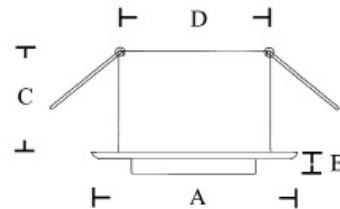

DOWNLIGHT QUATTRO DUE

HALOGEN

CABIN
DENMARK

Recessed tiltable downlight made of stainless steel. Unique construction with 2mm stainless steel house and lamp holder. Air-gap between house and lamp holder reduces temperature in the ceiling by more than 30°.

The bulb is fixed with an o-ring for easy bulb replaced from below – it is not necessary to remove the fixture from the ceiling.

Used with low consumption 12V or 24V GU4/MR11 35mm reflector bulb which deliver 30-100% more light than fixtures with G4 bulbs.

	Dimensions mm/in
A	140x75mm/5.51x2.95in
B	15mm/0.59in
C	40mm/1.58in
D	55mm/2.17in

DOWNLIGHT QUATTRO II BRUSHED

Model	Material	Finish	Bulb	Part. No.
QUATTRO DUE	Stainless steel	Highly finished	GU4 20W	542-11
QUATTRO DUE	Stainless steel	Brushed	GU4 20W	542-11BRU