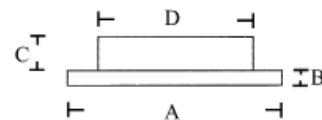

DOWNLIGHT 5583

LED

CABIN
DENMARK

The ultimate LED downlight for larger yachts.

- -Excellent warm white light
- -Low power consumption
- -Low heat
- -Long life
- -Small dimensions
- -Dimmable with PWM dimmer

LED: 30
Light output: 260lm
Power consumption: 3W
Colour temp: 3000k
CRI> 80
Lightcone>120°
Lifetime>40.000h
Fixing: 2 springs
IP44

Internal driver for 12V DC (11-16V)
Internal driver for 24V DC (23-29V)

	Dimensions mm/in
A	86mm/3.39in
B	2,5mm/0.1in
C	21mm/0.83in
D	75mm/2.92in

DOWNLIGHT 5583WH

Model	Material	Finish	LED	Part. No.
5583AL	Aluminium	Titan	30x0,1W LED	5583AL
5583WH	Aluminium	White	30x0,1W LED	5583WH
5583AL 24V	Aluminium	Titan	30x0,1W LED	5583AL 24V
5583WH 24V	Aluminium	White	30x0,1W LED	5583WH 24V