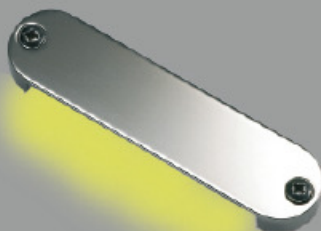

LED COURTESY LIGHT

CABIN
DENMARK