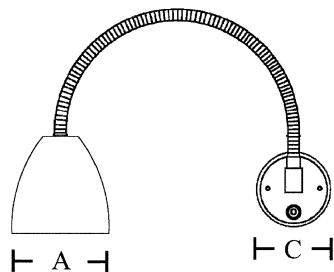

SWING CHART

The chart table version makes lighting more flexible - not only for chart reading, but also as normal reading light. The bell orients in all directions to give light exactly where it is needed.

The lights are used with low consumption 12V or 24V G4 halogen bulb.

Dimensions mm/in	
A	70mm/2.75in
C	72mm/2.84in
Flex arm 400mm/15.75in	

SWING CHART BRASS WHITE

Model	Material	Finish	Bulb	Part. No.
Swing chart	Brass	Lacquer	G4 10W F	960WH
Swing chart	Stainless steel	Highly finished	G4 10W F	961WH