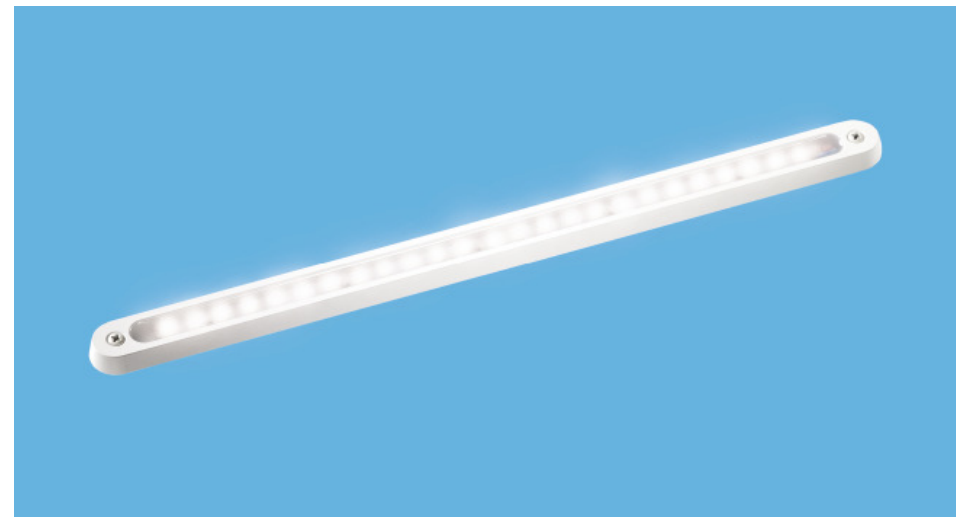

POWER LINE LED

6020 SERIES

CABIN
DENMARK

This series of lights is designed for general lighting, reading light, cabinet light, machine room light or light in sail lockers. Quality light wherever you need it.

24 LEDs give the same warm white light as a 20W halogen bulb.
An integrated LED driver regulates voltage fluctuation and guarantees steady light output.
Power consumption 12V - 2,5W, 24V - 3W. The lifetime of the LEDs is more than 50.000h.

The lights are made of aluminum and anodized, or anodized and white laquered.
IP 65 rating makes these lights ideal for indoor and outdoor use.
The lights are surface mounted and need minimum space. Fixing with two screws.
Dimension 300 x 13 x 8mm. No switch.

Material	Finish	Part. No. 12V	Part. No. 24V
Aluminum	White	6020WHWW 12V	6020WHWW 24V
Aluminum	Titan	6029WW 12V	6029WW 24V

POWER LINE LED 6020WH WW