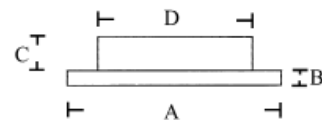

DOWNLIGHT 5581SS

LED

CABIN
DENMARK

The ultimate LED downlight for small and medium yachts.

- -Excellent warm white light
- -Low power consumption
- -Low heat
- -Long life
- -Small dimensions
- -Dimmable with PWM dimmer

Also ideal for replacement of halogen downlights with 55mm cut-out.

LED: 18
Light output: 170lm
Power consumption: 2W
Colour temp: 3000K
CRI> 80
Lightcone>120°
Lifetime>40.000h
Fixing: 2 springs
IP65

Internal driver for 12V DC (11-16V)
Internal driver for 24V DC (23-29V)

	Dimensions mm/in
A	70mm/2.75in
B	2mm/0.078in
C	18mm/0.70in
D	55mm/2.17in

DOWNLIGHT 5581SS

Model	Material	Finish	LED	Part. No.
5581SS	Stainless/alu.	Highly finished	18x0,1W LED	5581SS
5581SS	Stainless/alu.	Highly finished	18x0,1W LED	5581SS 24V