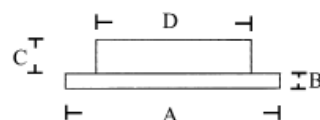

DOWNLIGHT 5583 SWITCH

LED WITH SWITCH

CABIN
DENMARK

The ultimate LED downlight for larger yachts.

- -With internal touch switch
- -Excellent warm white light
- -Low power consumption
- -Low heat
- -Long life
- -Small dimensions
- -Dimmable with PWM dimmer

LED: 30
Light output: 260lm
Power consumption: 3W
Colour temp: 3000k
CRI> 80
Lightcone>120°
Lifetime>40,000h
Fixing: 2 springs
IP44

Internal driver for 12V DC (11-16V)

	Dimensions mm/in
A	86mm/3.39in
B	2,5mm/0.1in
C	21mm/0.83in
D	75mm/2.92in

DOWNLIGHT 5583SSS

Model	Material	Finish	LED	Part. No.
5583SSS	Stainless/alu.	Highly finished	30x0,1W LED	5583SSS