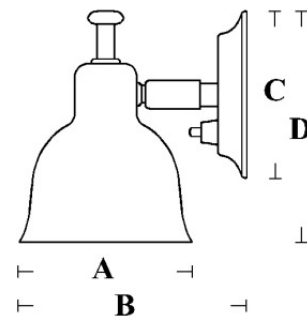

OCEAN

PROBABLY THE STRONGEST YACHT LAMP AT SEA

CABIN
DENMARK

This maintenance free OCEAN light is made of highly finished stainless steel and fitted with a badge made of 24 carat gold plated brass. The bell swivels smoothly in all directions. The small model is perfect as a reading light by the berth or in the cabin in smaller yachts. In larger yachts the Ocean medium is the right choice.

Save 80%-90% energy!

The LED lights are mounted with one warm white Power LED which gives excellent reading light.

LED lights are mounted with a multivoltage 10V-30V LED driver.

The lifetime of the LED is more than 50.000h.

The lights are also available for 12V or 24V G4 halogen bulbs.

	Small	Medium
A	75mm/2.96in	90mm/3.54in
B	115mm/4.53in	130mm/5.12in
C	92mm/3.62in	92mm/3.62in
D	112mm/4.45in	130mm/5.12in

OCEAN MEDIUM

Model	Material	Finish	Bulb/LED	Part. No.
Ocean medium	Stainless steel	Highly finished	G4 5-10W	60H
Ocean medium	Stainless steel	Highly finished	LED 1,2W	60LED
Ocean small	Stainless steel	Highly finished	G4 5-10W	70H
Ocean small	Stainless steel	Highly finished	LED 1,2W	70LED