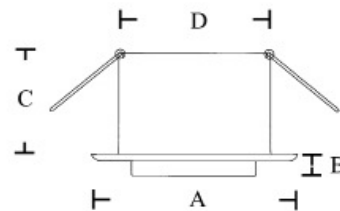

DOWNLIGHT CIRCLE

HALOGEN

CABIN
DENMARK

Recessed tiltable downlight made of stainless steel. Unique construction with 2mm stainless steel house and lamp holder. Air-gap between house and lamp holder reduces temperature in the ceiling by more than 30°.

The bulb is fixed with an o-ring for easy bulb replaced from below – it is not necessary to remove the fixture from the ceiling.

Used with low consumption 12V or 24V GU4/ MR11 35mm reflector bulb which deliver 30-100% more light than fixtures with G4 bulbs.

	Dimensions mm/in
A	75mm/2.95in
B	15mm/0.59in
C	40mm/1.58in
D	55mm/2.17in

DOWNLIGHT CIRCLE BRUSHED

Model	Material	Finish	Bulb	Part. No.
CIRCLE	Stainless steel	Highly finished	GU4 20W	540-11
CIRCLE	Stainless steel	Brushed	GU4 20W	540-11BRU