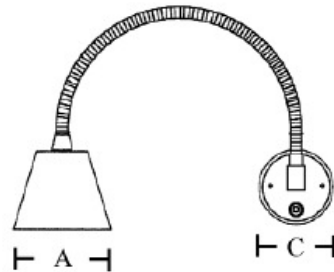

MINOR CHART

CABIN
DENMARK

The chart table version makes lighting more flexible - not only for chart reading, but also as normal reading light. The bell orients in all directions to give light exactly where it is needed.

The lights are used with low consumption 12V or 24V G4 halogen bulbs.

	Dimensions mm/in
A	70mm/2.75in
C	72mm/2.84in
	Flex arm 400mm/15.75in

MINOR CHART BRASS WHITE

Model	Material	Finish	Bulb	Part. No.
Minor chart	Brass	Lacquer	G4 10W F	930WH
Minor chart	Stainless steel	Highly finished	G4 10W F	931WH