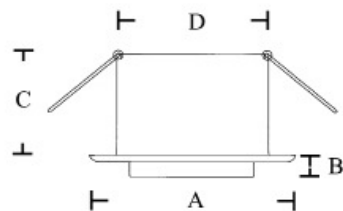

DOWNLIGHT QUATTRO

HALOGEN

CABIN
DENMARK

Recessed tiltable downlight made of stainless steel. Unique construction with 2mm stainless steel house and lamp holder. Air-gap between house and lamp holder reduces temperature in the ceiling by more than 30°.

The bulb is fixed with an o-ring for easy bulb replaced from below – it is not necessary to remove the fixture from the ceiling.

Used with low consumption 12V or 24V GU4/MR11 35mm reflector bulb which deliver 30-100% more light than fixtures with G4 bulbs.

	Dimensions mm/in
A	75x75mm/2.95x2.95in
B	15mm/0.59in
C	40mm/1.58in
D	55mm/2.17in

DOWNLIGHT QUATTRO BRUSHED

Model	Material	Finish	Bulb	Part. No.
QUATTRO	Stainless steel	Highly finished	GU4 20W	541-11
QUATTRO	Stainless steel	Brushed	GU4 20W	541-11BRU