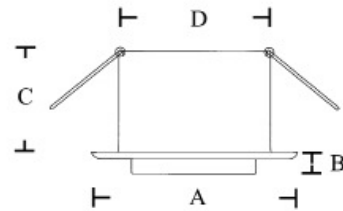

DOWNLIGHT 5660

LED IP67

CABIN
DENMARK

IP67 downlight for outdoor use. Made of turned stainless steel AISI 316.

LED: 3

Power consumption: 3,6W

Colour temperature: 2700k

CRI >85

Other colour temperatur on request.

Lightcone: 36°

Lifetime >50.000h

Fixing: 2 springs

For use with 350mA LED driver.

Driver to be ordered separately.

	Dimensions mm/in
A	65mm/2,56in
B	3mm/0.14in
C	30mm/1,18in
D	45mm/1,73in

DOWNLIGHT 5660

Model	Material	Finish	LED	Part. No.
5660	Stainless AISI 316	Highly finished	3x1,2W LED	5660