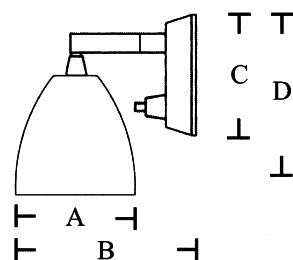

SWING STAINLESS

A modern soft-line range of lights designed for use in smaller yachts or as reading light in any yacht. The bell swivels in all directions.

Save 80%-90% energy!

The LED lights are mounted with one warm white Power LED which gives excellent reading light.

LED lights are mounted with a multivoltage 10V-30V LED driver.

The lifetime of the LED is more than 50.000h.

The lights are also available for 12V or 24V G4 halogen bulbs.

	Dimensions mm/in
A	70mm/2.75in
B	110mm/4.33in
C	72mm/2.84in
D	110mm/4.33in

SWING STAINLESS

Model	Material	Finish	Bulb/LED	Part. No.
Swing	Stainless steel	Highly finished	G4 5-10W	341H
Swing	Stainless steel	Highly finished	LED 1,2W	341LED