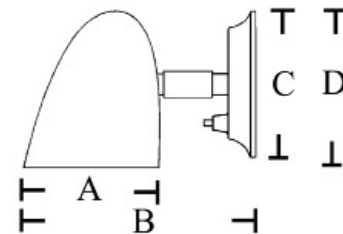

NEW CLASSIC

CABIN
DENMARK

New Classic is a range of lights with a soft timeless design meeting the demand for both reading and general light. The bell swivels smoothly in all directions to cast a pool of light wherever needed.

Save 80%-90% energy!

The LED lights are mounted with one warm white Power LED which gives excellent reading light.

LED lights are mounted with a multivoltage 10V-30V LED driver.

The lifetime of the LED is more than 50,000h.

The lights are also available for 12V or 24V G4 halogen bulbs.

	Dimensions mm/in
A	80mm/3,15in
B	130mm/5,12in
C	92mm/3,62in
D	130mm/5,12in

NEW CLASSIC BRASS

Model	Material	Finish	Bulb/LED	Part. No.
New Classic	Brass	Laquer	G4 5-10W	620H
New Classic	Brass	Laquer	LED 1,2W	620LED
New Classic	Brass	Anthracite	G4 5-10W	620HAN
New Classic	Brass	Anthracite	LED 1,2W	620LEDAN
New Classic	Brass	Chromium	G4 5-10W	621H
New Classic	Brass	Chromium	LED 1,2W	621LED