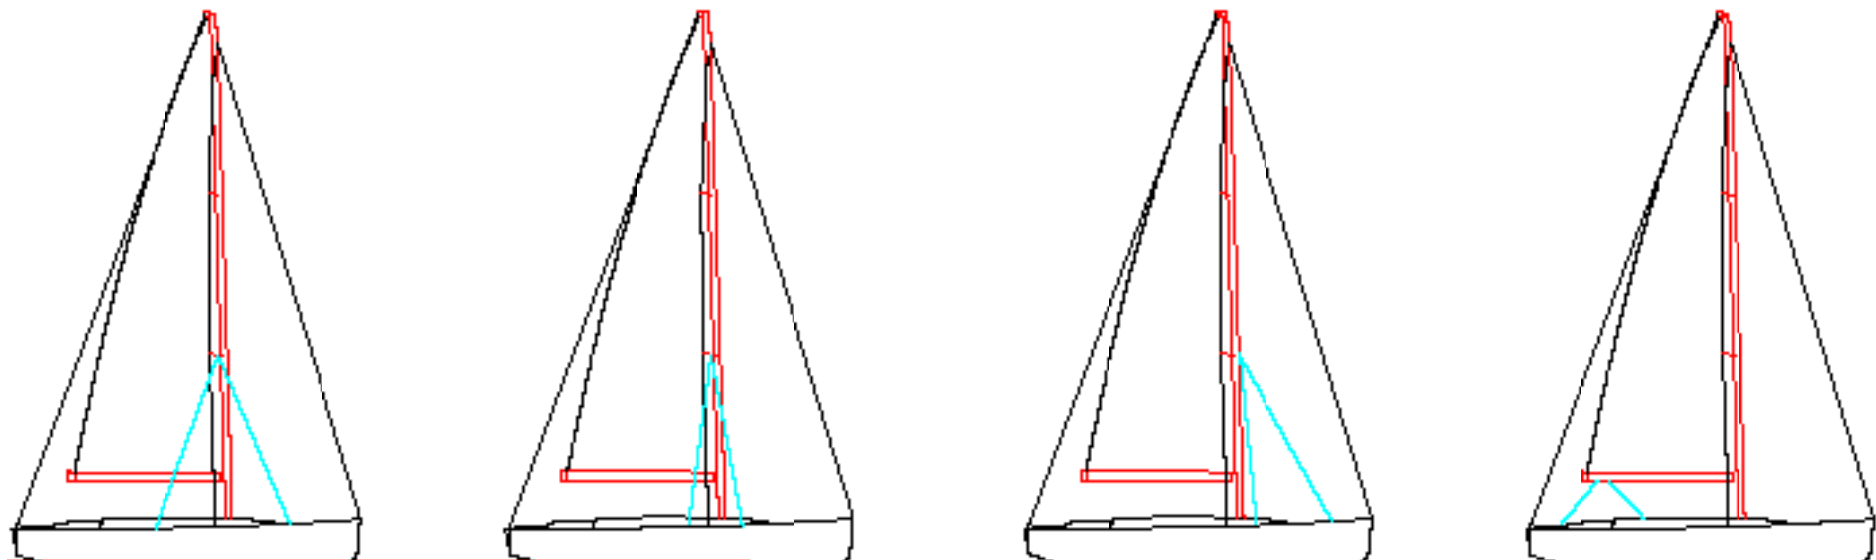

SPREADER LED - MAST LED - BOOM LED

CABIN
DENMARK

SPREADER LED 6500, 6600 SERIES
LIGHT CONE 16 X 43°
SPREADER ANGEL 21°
SPREADER 6m OVER DECK
LIT-UP AREA 2 X 5m

SPREADER LED 6500, 6600 SERIES
LIGHT CONE 16°
SPREADER 6m OVER DECK
LIT-UP AREA Ø 2m

MAST LED 6900 SERIES
LIGHT CONE 16°
LIGHT 6m OVER DECK
LIT-UP AREA Ø 2 X 3m

BOOM LED 6000, 6100 SERIES
LIGHT CONE 120°
LIGHT 2m OVER DECK
LIT-UP AREA Ø 2 - 3m