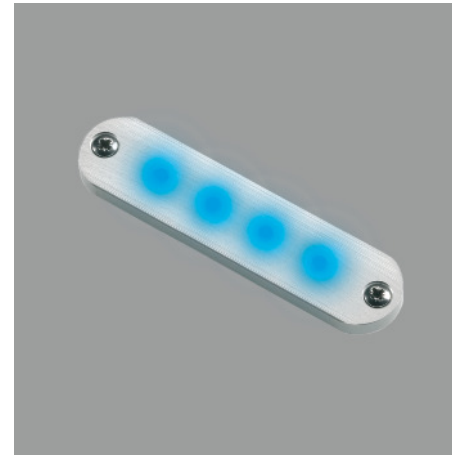

LED 1019

Surface mounted LED courtesy light made of titan anodized aluminum.

LED 1019 series illuminates from 4 lenses. IP 65 rating makes these lights ideal for indoor and outdoor use.

Power consumption is only 0,5W.
The lifetime of the LED's is more than 50.000h.

	Dimensions mm/in
A	82mm/3.23in
B	20mm/0.78in
C	5mm/0.20in

1019BL IP65